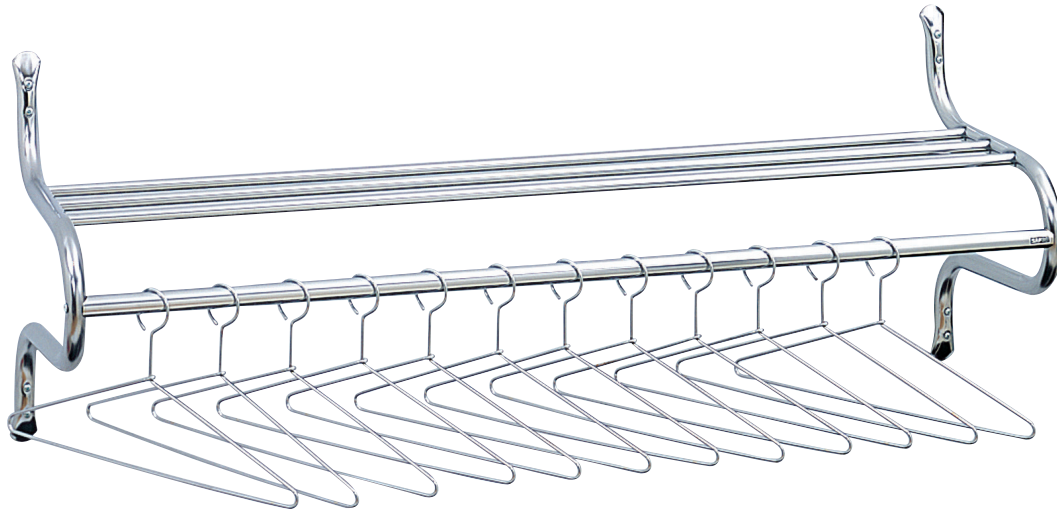

Shelf Rack with Hangers

- mounts to any wall
- mounting hardware included
- storage shelf
- includes 12 non-removable hangers
- additional hangers available
- assembly required

Model	Description	W x D x H	Ship Weight
4164	48" Shelf Rack with Hangers	49 x 14 x 19"	12 lbs.
4165	Extra Security Hangers (Set/12)	17 x 8 x $\frac{3}{16}$ "	4 lbs.