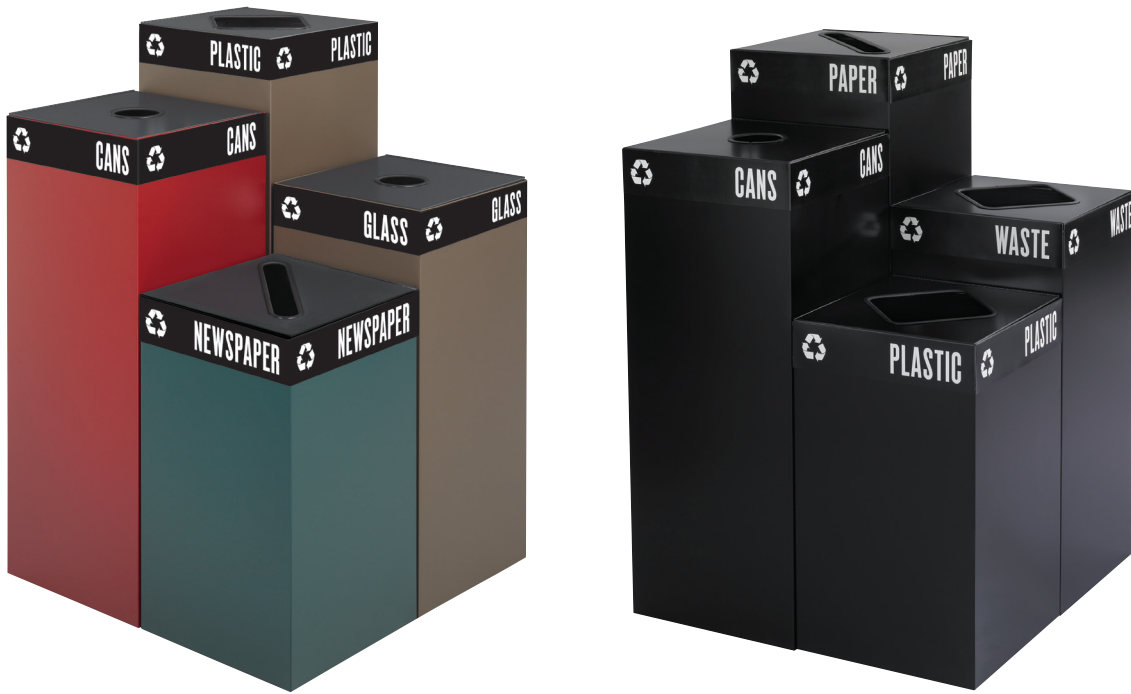

## Public Square® Receptacles

### BASES

- heavy-gauge steel bases
- powder coat finish
- securing wires hold plastic bag (bags not included)
- base and tops ordered separately
- base available in Black (BL), Green (GN), Brown (BR) & Burgundy (BG)

### TOPS

- hinged tops
- slot lid: newspaper and paper
- round lid: cans and glass
- square lid: plastic and waste
- decals included for segregating waste and recyclables

Model	Description	Color	W x D x H	Ship Weight	Price Each
2981BL	Base, 25 Gallon	Black	15¼ x 15¼ x 26"	23 lbs.	\$260.00
2981GN	Base, 25 Gallon	Green	15¼ x 15¼ x 26"	23 lbs.	260.00
2982BL	Base, 31 Gallon	Black	15¼ x 15¼ x 32"	27 lbs.	290.00
2982BR	Base, 31 Gallon	Brown	15¼ x 15¼ x 32"	27 lbs.	290.00
2983BL	Base, 37 Gallon	Black	15¼ x 15¼ x 38"	32 lbs.	319.00
2983BG	Base, 37 Gallon	Burgundy	15¼ x 15¼ x 38"	32 lbs.	319.00
2984BL	Base, 42 Gallon	Black	15¼ x 15¼ x 44"	36 lbs.	348.00
2984BR	Base, 42 Gallon	Brown	15¼ x 15¼ x 44"	36 lbs.	348.00
2987BL	Lid Slot (Newspaper and Paper Decals)	Black	2 x 15" Slot	5 lbs.	108.00
2988BL	Lid Round (Cans and Glass Decals)	Black	4" Dia. Opening	5 lbs.	108.00
2989BL	Lid Square (Plastic and Waste Decals)	Black	8" Square Opening	5 lbs.	108.00