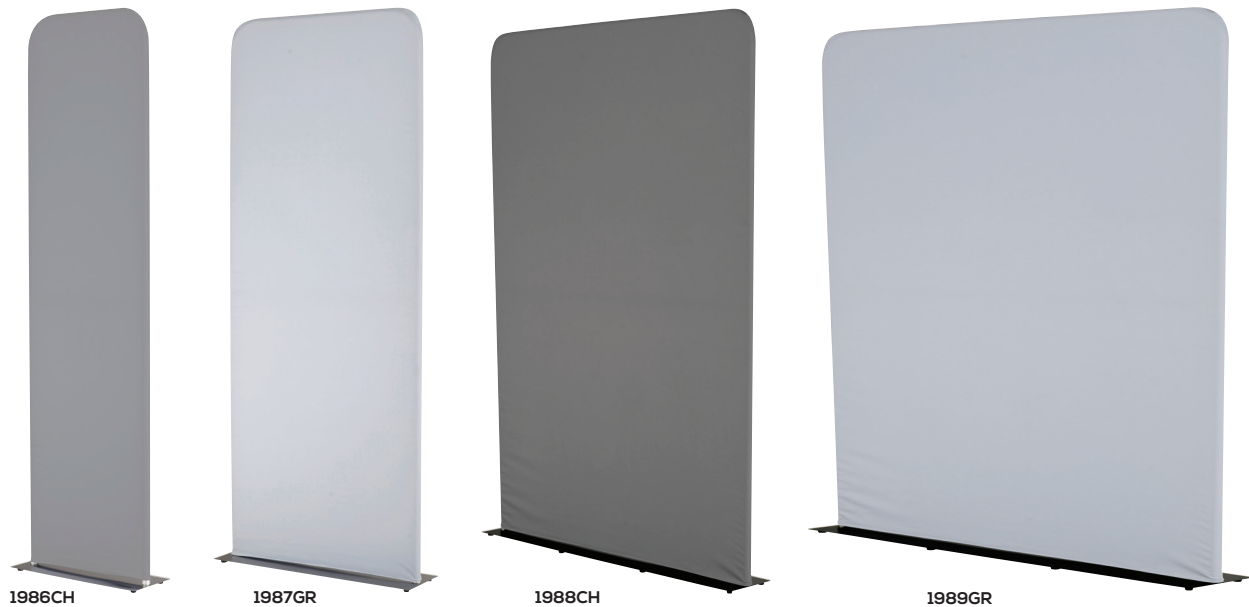

## Adapt™ Configurable Space Dividers - Wall Screens

- wall design creates semi-private spaces in open areas
- perfect for use in retail, higher education, hospitality and office settings
- features two-way stretch fabric for a secured wrinkle-free graphic
- screens connect to each other with connector clips and connect to other pieces in the Adapt™ line to create dynamic and visually pleasing work environments
- quick assembly using shock cord poles that easily connect together
- customizable front and back fabric available with any graphic or branding message in any color
- screens and frames can be purchased together or separately