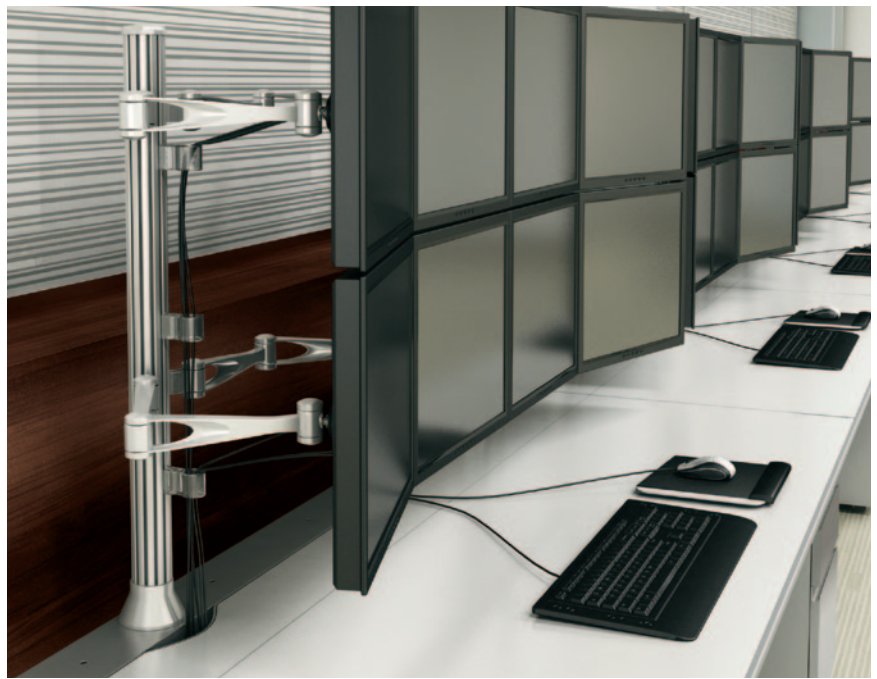

Rugged aluminum posts with articulating arms securely support up to eight flat-screen monitors per user. A CPU Holder can be mounted underneath the desk.

User-friendly arms allow easy adjustment of heights and viewing angles on flat-screen monitors. Keyboard and mouse platforms are also available.