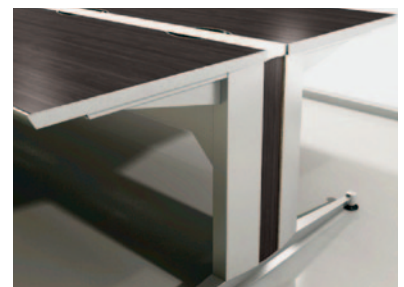

Dual-Sided Workstations in Asian Night laminate and Tech Silver finish. Commute™ Chairs in Expo Latte fabric. Background: Santa Cruz® Lounge Chairs in Almond Leather.

Leg panel inserts match laminate work surfaces to create a distinctively modern visual motif.