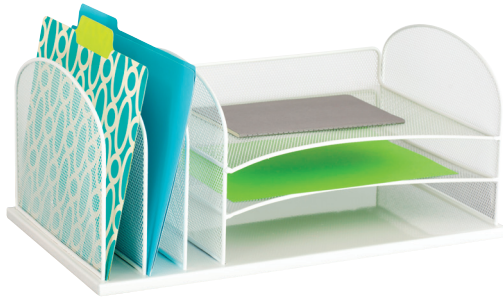

Onyx™ White Mesh Desk Organizers

3254WH

3258WH

3255WH

3266WH

3271WH

3254WH

- three letter-sized trays
- three 2" wide, upright sections on the left
- steel mesh design
- durable, powder coat finish

3255WH

- six 2" wide vertical sections
- two horizontal letter-size trays
- steel mesh design
- durable, powder coat finish

3258WH

- eight 1" wide tiered vertical sections
- steel mesh design
- durable, powder coat finish

3266WH

- five fixed upright letter-sized sorters
- three fixed horizontal letter trays
- steel mesh design
- durable, powder coat finish

3271WH

- interlocking connecting pins hold each tray in place and locks them together
- holds letter-size papers
- steel mesh design
- durable, powder coat finish
- assembly required

Model	Description	W x D x H	Ship Weight
3254WH	3 Horizontal/3 Upright Sections	19½ x 11½ x 8¼"	8 lbs.
3255WH	2 Horizontal/6 Upright Sections	13¾ x 11½ x 13"	10 lbs.
3258WH	8 Tiered Sections	11¾ x 10¾ x 14"	7 lbs.
3266WH	5 Upright Sections/3 Horizontal	11½ x 9¾ x 13"	8 lbs.
3271WH	Triple Letter Tray	9¾ x 11¾ x 8"	3 lbs.