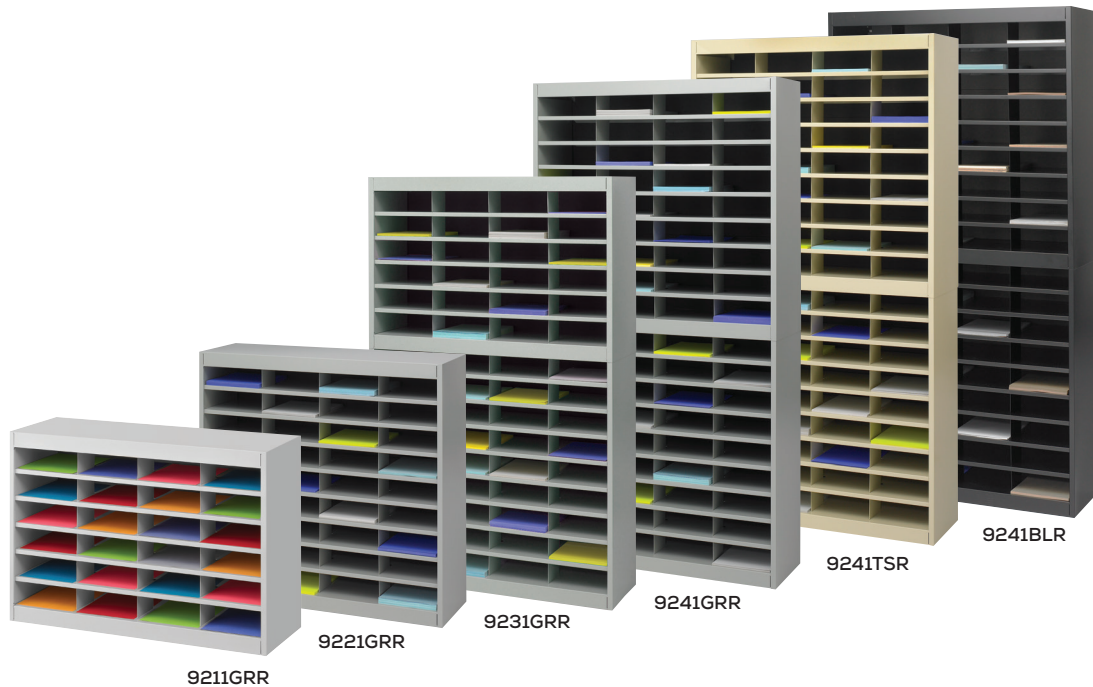

## E-Z Stor® Steel Literature Organizers

- steel frame, shelves and dividers
- fiberboard back
- each compartment holds up to 750 sheets
- interlocking design of shelves and dividers for extra strength
- shelf fronts serve as label holders
- quick-connect, uni-lock steel shell
- floor, desk or mounted to a wall
- optional wall mount brackets for 9211 & 9221 only
- all hardware included
- compartments: 9" w x 12 $\frac{1}{4}$ " d x 3" h
- assembly required

Model	Number of Compartments	W x D x H	Ship Weight
9211	24	37 $\frac{1}{2}$ x 12 $\frac{1}{4}$ x 25 $\frac{3}{4}$ "	59 lbs.
9221	36	37 $\frac{1}{2}$ x 12 $\frac{1}{4}$ x 36 $\frac{1}{2}$ "	80 lbs.
9231	60	37 $\frac{1}{2}$ x 12 $\frac{3}{4}$ x 60"	139 lbs.
9241	72	37 $\frac{1}{2}$ x 12 $\frac{3}{4}$ x 71"	158 lbs.
9200BL	Optional wall mount brackets		5 lbs