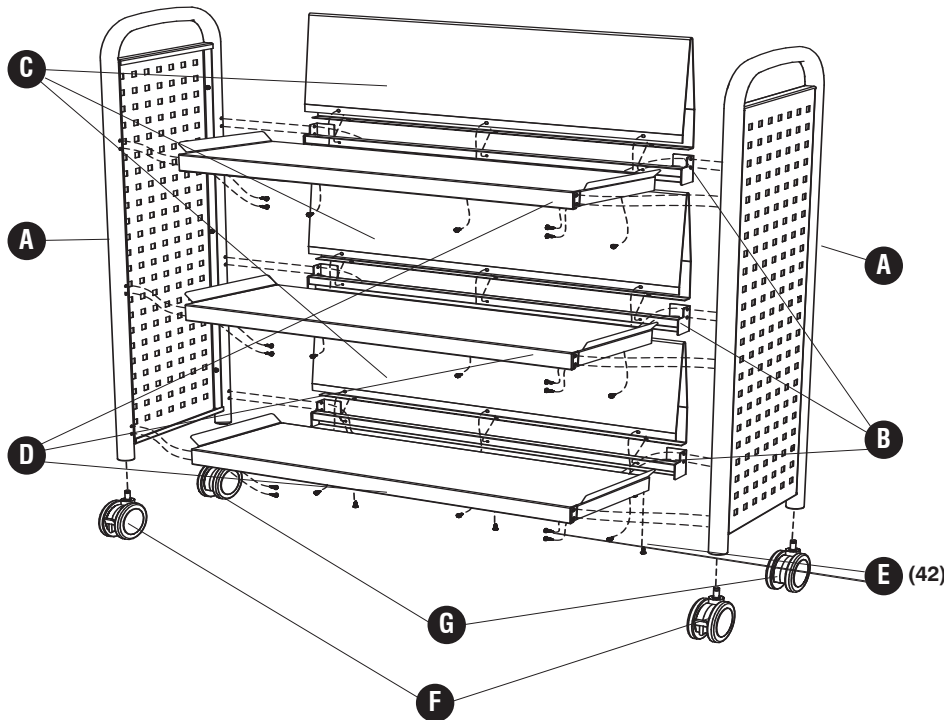

5336

ASSEMBLY INSTRUCTIONS

Two People Recommended

INSTRUCTIONS DE MONTAGE • INSTRUCCIONES DE ENSAMBLAJE

Deux Personnes ont Recommandé

Dos Personas Recomendaron

TOOLS REQUIRED: Long Phillips Screwdriver, Medium or Short Phillips Screwdriver

PRODUCT WARRANTY REGISTRATION is available online at: www.safcoproducts.com

- **OUTILS REQUIS :** Long tournevis à pointe cruciforme, tournevis moyen ou court à pointe cruciforme
- **LA GARANTIE DU PRODUIT** est disponible sur l'Internet : www.safcoproducts.com

- **HERRAMIENTAS REQUERIDAS:** Destornillador largo Phillips®, Destornillador medio o corto Phillips®
- **LA GARANTÍA DEL PRODUCTO** está disponible en la Internet: www.safcoproducts.com

PARTS LIST / LISTE DES PIÈCES / LISTA DE PIEZAS

CODE / CODIGO	DESCRIPTION / DESCRIPTION / DESCRIPCIÓN	QTY. / QUANTITÉ / CANTIDAD	PART NO. / N° DE PIECE / NO. DE PIEZA
(A)	End Frame Assembly / Armature d'extrémité / Marco del extremo	2	5336-07BL
(B)	Brace / Support / Soporte	3	5336-04BL
(C)	Back Panel / Panneau arrière / Panel trasero	3	5336-05BL
(D)	Shelf / Étagère / Estante	3	5336-06BL
HARDWARE PACK / PAQUET MATÉRIEL / PAQUETE MATERIAL 5336-19BL			
(E)	Screw / Vis / Tornillo	42	5370-27BL
HARDWARE PACK / PAQUET MATÉRIEL / PAQUETE MATERIAL 5335-99NC			
(F)	Locking Caster / Roue avec frein / Rueda con el freno	2	1856-25BL
(G)	Non-Locking Caster / Roue sans frein / Rueda sin el freno	2	1856-24BL

L'Assistance téléphonique à la clientèle Safco au 1-800-664-0042 de 7H30 à 17H00 (Heure centrale) (Opérateurs de langue anglaise)

Línea directa para el cliente de Safco 1-800-664-0042 de 7:30 AM a 5:00 PM (Hora Central) (Operadores que hablan inglés)