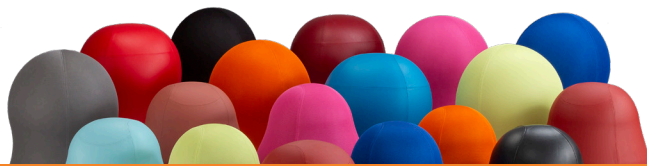

COLOR OPTIONS

Custom Vinyl color options available on our ball chairs. See our website for more details.