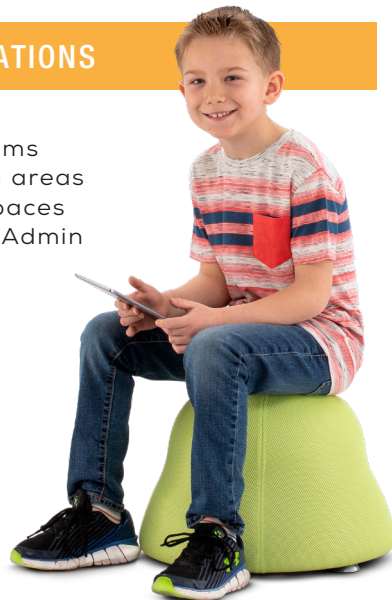

APPLICATIONS

- Classrooms
- Common areas
- Media spaces
- Office & Admin