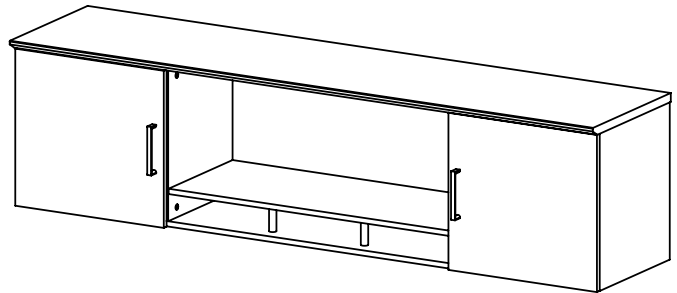

RESI[®]

HUTCH & WARDROBE

SAFCO[®]

	Model #	Description	Model #	List Price Ea.*	List Carton Price	Quantity Per Carton	Actual Weight	S-Parcel Billable Weight	Carton Cube	Freight Class
	RESWRDWH	Resi® Wardrobe 23¾"W x 23¾"D x 68"H	RESWRDWH	1,495.00	1,256.00 239.00	1 1	211.6 38.6	212 78	10.12 7.08	70 100
	RESH72WH	Resi® Hutch 72"W x 16¾"D x 18½"H	RESH72WH	1,015.00	1,015.00	1	120	LTL	20.01	70
	RESHDRKTWH	Resi® Hutch Laminate Door Kit 18¼"W x ¾"D x 17¼"H	RESHDRKTWH	145.00	145.00	1	12.5	14	1.23	85
	RESHGDRKTWH	Resi® Hutch Glass Door Kit 18¼"W x ¾"D x 17¼"H	RESHGDRKTWH	175.00	175.00	1	12.5	14	1.23	85