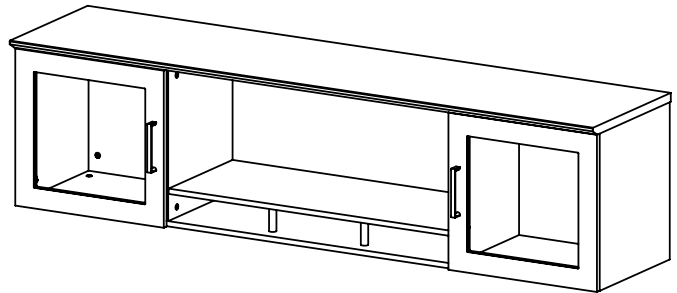

RESI[®]

HUTCH & WARDROBE

SAFCO[®]

	Model #	Description	Model #	List Price Ea.*	List Carton Price	Quantity Per Carton	Actual Weight	S-Parcel Billable Weight	Carton Cube	Freight Class
	RESWRDWH	Resi® Wardrobe 23¾"W x 23¾"D x 68"H	RESWRDWH	1,495.00	1,256.00 239.00	1 1	211.6 38.6	212 78	10.12 7.08	70 100
	RESH72WH	Resi® Hutch 72"W x 16¾"D x 18½"H	RESH72WH	1,015.00	1,015.00	1	120	LTL	20.01	70
	RESHDRKTWH	Resi® Hutch Laminate Door Kit 18¼"W x ¾"D x 17¼"H	RESHDRKTWH	145.00	145.00	1	12.5	14	1.23	85
	RESHGDRKTWH	Resi® Hutch Glass Door Kit 18¼"W x ¾"D x 17¼"H	RESHGDRKTWH	175.00	175.00	1	12.5	14	1.23	85