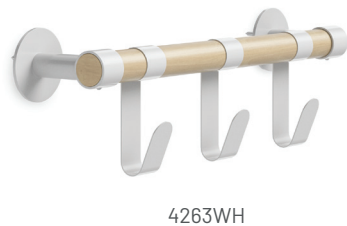

RESI® COAT COLLECTION

- adaptive design blends within existing spaces
- maple finish offers neutral aesthetic
- white powder-coated steel provides modern sophistication
- design consistent with the Resi Lounge furniture collection
- rounded edges on all hooks to help protect garments
- wall mounting hardware included with wall racks
- perfect for storing personal items and coats
- ISTA 6A Certified

Model	Description	Overall W x D x H	Ship Weight
4263WH	Resi Coat Wall Rack 3 Hooks	19¼ x 4¼ x 6"	3 lbs
4264WH	Resi Coat Wall Rack 6 Hooks	36½ x 4¼ x 6"	5 lbs
4265WH	Resi Standing Coat Tree	17¼ x 17¼ x 69½"	9 lbs