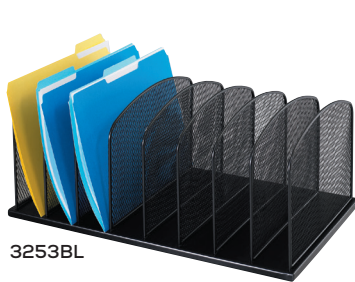

## Onyx™ Mesh Desk Organizers

3253BL

3255BL

3257BL

3254BL

3256BL

3258BL

3259BL

### 3253BL

- eight 2" wide vertical sections

### 3254BL

- three letter-sized trays
- three 2" wide, upright sections on the left

### 3255BL

- six 2" wide vertical sections
- two horizontal letter-size trays