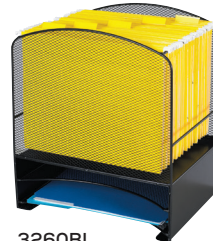

## Onyx™ Mesh Desk Organizers

3253BL

3255BL

3257BL

3254BL

3256BL

3258BL

3259BL

3260BL

### 3253BL

- eight 2" wide vertical sections

### 3254BL

- three letter-sized trays
- three 2" wide, upright sections on the left