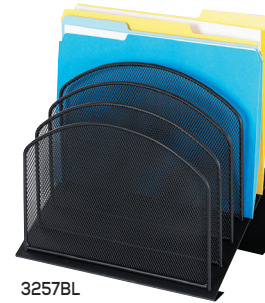

## Onyx™ Mesh Desk Organizers

3253BL

3255BL

3257BL

3254BL

3256BL

3258BL

3259BL

### 3253BL

- eight 2" wide vertical sections

### 3254BL

- three letter-sized trays
- three 2" wide, upright sections on the left

### 3255BL

- six 2" wide vertical sections
- two horizontal letter-size trays