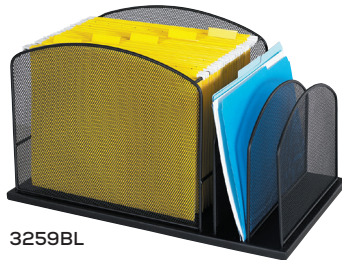

## Onyx™ Mesh Desk Organizers

3253BL

3255BL

3257BL

3254BL

3256BL

3258BL

3259BL

3260BL

### 3253BL

- eight 2" wide vertical sections

### 3254BL

- three letter-sized trays
- three 2" wide, upright sections on the left