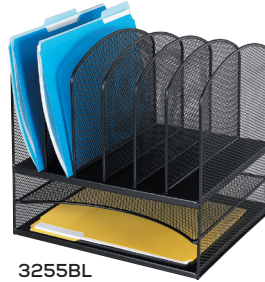

## Onyx™ Mesh Desk Organizers

3253BL

3255BL

3257BL

3254BL

3256BL

3258BL

3259BL

3260BL

### 3253BL

- eight 2" wide vertical sections

### 3254BL

- three letter-sized trays
- three 2" wide, upright sections on the left