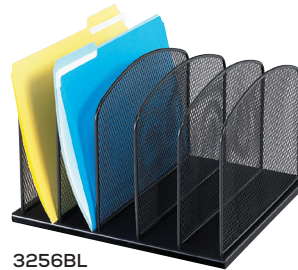

## Onyx™ Mesh Desk Organizers

3253BL

3255BL

3257BL

3254BL

3256BL

3258BL

3259BL

### 3253BL

- eight 2" wide vertical sections

### 3254BL

- three letter-sized trays
- three 2" wide, upright sections on the left

### 3255BL

- six 2" wide vertical sections
- two horizontal letter-size trays