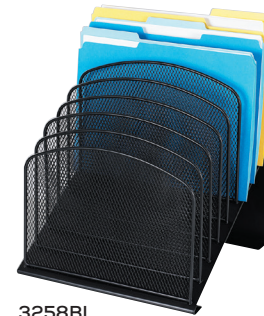

## Onyx™ Mesh Desk Organizers

3253BL

3255BL

3257BL

3254BL

3256BL

3258BL

3259BL

3260BL

### 3253BL

- eight 2" wide vertical sections

### 3254BL

- three letter-sized trays
- three 2" wide, upright sections on the left