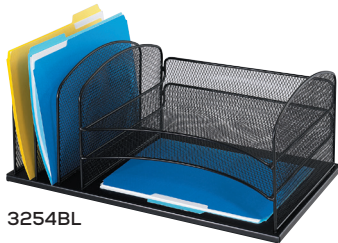

## Onyx™ Mesh Desk Organizers

3253BL

3255BL

3257BL

3254BL

3256BL

3258BL

3259BL

### 3253BL

- eight 2" wide vertical sections

### 3254BL

- three letter-sized trays
- three 2" wide, upright sections on the left

### 3255BL

- six 2" wide vertical sections
- two horizontal letter-size trays