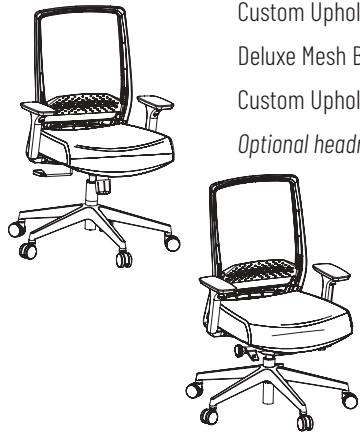

5-Day Seating

Customize your chair with your choice of mesh seat back or upholstered seat.

Model 6830 Mesh Back Task Chair

6830 Series	Style	Style
	Basic Mesh Back Task Chair	6830BMBL
	Custom Upholstery Basic Mesh Back Task Chair	6830BM
	Deluxe Mesh Back Task Chair	6830STBL
	Custom Upholstery Deluxe Mesh Back Task Chair	6830ST

Optional headrest available

Model 6829 Guest Chair

6829 Series	Style	Style
	Guest Chair	6829BL
	Custom Upholstery Guest Chair	6829