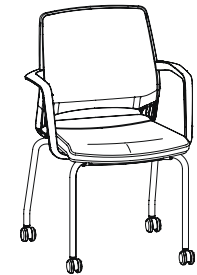

Model 6828 Conference Chair

6828 Series	Style	Style
	Conference Chair	6828BL
	Custom Upholstery Conference Chair	6828