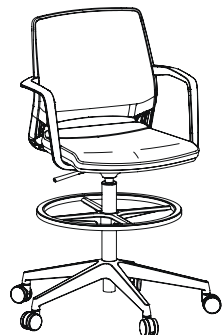

Orgin Gaia Seat with Gray Mesh Back

Extended-Height Chair

Take your hard work to new heights with the Medina Extended Height Office Chair. Bringing ergonomics and function to standing height desks and drafting tables, Medina adjusts from 22" to 32" for a personalized fit. The breathable mesh back combined with upholstered seat feature built-in flex for all-day comfort. Integrated arms and an adjustable foot-ring offer support for arms and legs, while the seat swivels 360 degrees for a full range of motion.

Optional headrest available

Model 6829 Guest Chair

6829 Series	Style	Style
	Guest Chair	6829BL
	Custom Upholstery Guest Chair	6829

Model 6828 Conference Chair

6828 Series	Style	Style
	Conference Chair	6828BL
	Custom Upholstery Conference Chair	6828

Model 6827 Extended-Height Chair

6827 Series	Style	Style
	Extended-Height Chair	6827BL
	Custom Upholstery Extended-Height Chair	6827

6830 Series Task Chair Dimensions

Seat Height 18-22"	Seat W x D 18" x 18"	Back W x H 17½" x 18½"
Overall 25"W x 25"D x 34½-38"H		

6829 Guest Chair Dimensions

Seat Height 18"	Seat W x D 18" x 18"	Back W x H 18" x 18"
Overall 23½"W x 23½"D x 33½"H		

6828 Conference Chair Dimensions

Seat Height 17-22"	Seat W x D 18" x 18"	Back W x H 18" x 18"
Overall 28"W x 28"D x 32-37"H		