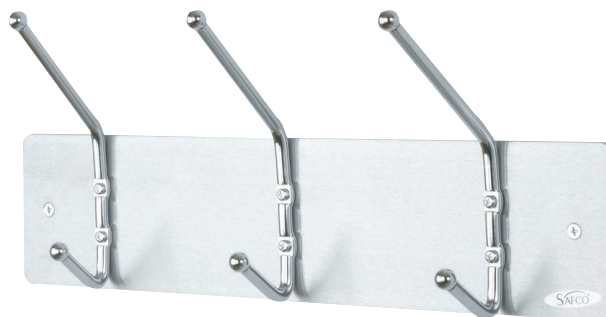

4160

4161

4162

4166

4167

COAT HOOKS

WALL RACK COAT HOOKS

- chrome-plated double steel hooks with ball tips to help protect garments
- wall mounting hardware included
- assembly required

DOOR & PANEL HOOKS

- satin aluminum base
- double chrome steel hook with ball tips help protect garments
- over the door hook fits over doors up to 1 3/4" thick
- over the panel hook fits over panels 1 1/2" to 3 3/4" thick
- assembly required