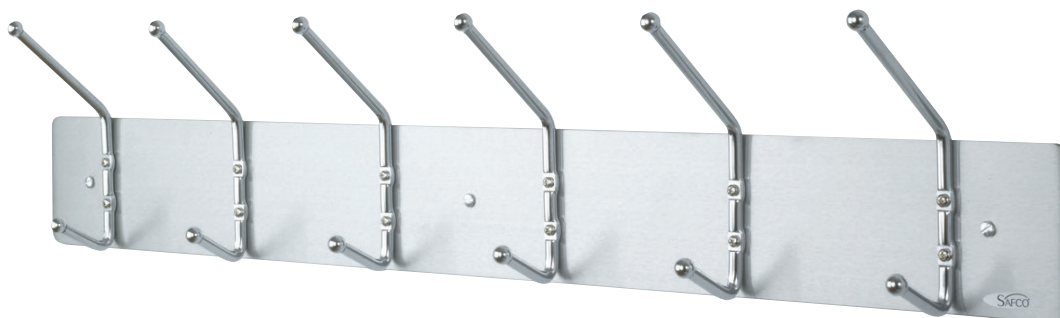

4160

4161

4162

4166

4167

COAT HOOKS

WALL RACK COAT HOOKS

- chrome-plated double steel hooks with ball tips to help protect garments
- wall mounting hardware included
- assembly required

DOOR & PANEL HOOKS

- satin aluminum base
- double chrome steel hook with ball tips help protect garments
- over the door hook fits over doors up to 1 3/4" thick
- over the panel hook fits over panels 1 1/2" to 3 3/4" thick
- assembly required