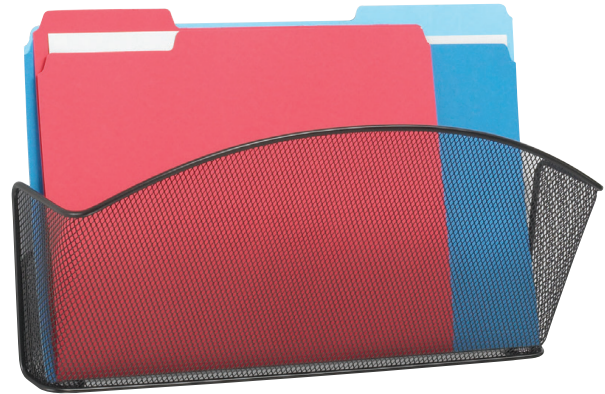

5651BL

5653BL

5652BL

ONYX™ MESH WALL POCKETS

- steel mesh construction
- wall mounting hardware included
- durable, black powder coat finish

Model	Color	Description	Overall W x D x H	Ship Weight
5651	Black	Letter-Size Mesh Pocket (Carton of 6)	12 x 3 x 9"	11 lbs
5652	Black	Triple Letter-Size Mesh Pocket	12 x 3¼ x 17¼"	4.4 lbs
5653	Black	Legal-Size Mesh Pocket (Carton of 6)	15 x 3 x 9"	13 lbs