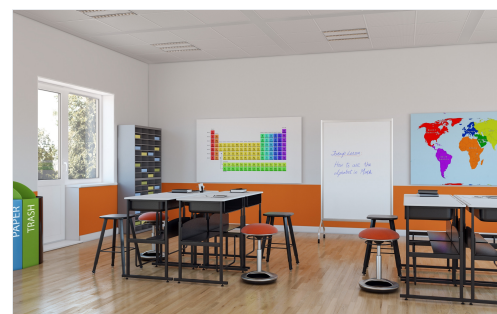

FEATURES

- AlphaBetter® Adjustable height stand-up student desk with swinging footrest (fidget bar)
- Patented Swinging Pendulum™ Footrest Bar (5/8" diameter, 20" footrest area) allows students to redirect excess energy and engage in continuous motion that may help support ergonomic comfort and cardiovascular health, while potentially increasing calorie burn, productivity and focus
- Standard MDF desk top (Beige) with durable 3D thermoplastic laminate coating for resilient impact and chemical resistance (28 x 20", 5/8" thick)
- Steel base with black powder coat finish for durability
- Adjustable nylon base levelers for easy movement across smooth and carpeted floors
- Phenolic resin open shelf (26" W x 8" D, 1/4" thick) provides easily accessible storage area for school supplies and personal items
- Adjustable desk top height with fourteen settings ranging from 26 to 42 1/4" (1 1/4" increments)
- Pairs well with AlphaBetter® Stool (1205BE, sold separately) to allow for a break from standing as desired. Height-adjustable seat complements desk and tip-resistant base permits use of fidget bar
- US Patent(s): 8061278 8291833. Canadian Patent(s): 2711897 China Patent(s) ZL 2009 8 0101892.1.
- CPSIA Compliant

WEIGHTS & DIMENSIONS

- Depth: 20"
- Height: 42"
- Width: 28"
- Weight: 33lbs

SHIPPING

- Method: UPSable
- Assembly Required: Yes
- Quantity Per Unit: 1
- Quickship: Yes

CERTIFICATIONS

*For more information see pricer.

Date Created: 07/12/2023