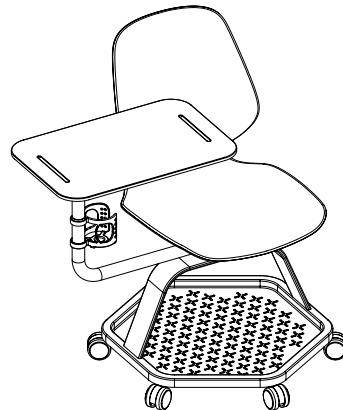

SAFCO®

ARCOZI

Seating Collection

Statement of Line

Stack (4 Leg)

Seat Height 19"H
Seat 17¾"W x 21¾"D
Back 17"W x 16"H
Overall 20¾"W x 22¼"D x 34½"H

Stack (Sled Base)

Seat Height 21"H
Seat 17¾"W x 21¾"D
Back 17"W x 16"H
Overall 21¾"W x 21¾"D x 36½"H

Guest

Seat Height 19"H
Seat 17¾"W x 21¾"D
Back 17"W x 16"H
Overall 23¼"W x 22¼"D x 34½"H

Bistro

Seat Height 33"H
Seat 17¾"W x 21¾"D
Back 17"W x 7¾"H
Overall 21½"W x 24"D x 40¾"H

Task

Seat Height 17"-22"H
Seat 17¾"W x 21¾"D
Back 17"W x 16"H
Overall 30½"W x 30½"D x 33-38"H

Extended-Height

Seat Height 22¼"-32¼"H
Seat 17¾"W x 21¾"D
Back 17"W x 16"H
Overall 30½"W x 30½"D x 38-48"H

Classroom

Seat Height 18¾"H
Seat 17¾"W x 21¾"D
Back 17"W x 16"H
Overall 31½"W x 26"D x 33¾"H

Strikingly different.