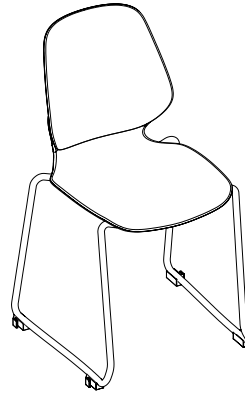

SAFCO®

ARCOZI

Seating Collection

Statement of Line

Stack (4 Leg)

Seat Height 19"H
Seat 17¾"W x 21¾"D
Back 17"W x 16"H
Overall 20¾"W x 22¼"D x 34½"H

Stack (Sled Base)

Seat Height 21"H
Seat 17¾"W x 21¾"D
Back 17"W x 16"H
Overall 21¾"W x 21¾"D x 36½"H

Guest

Seat Height 19"H
Seat 17¾"W x 21¾"D
Back 17"W x 16"H
Overall 23¼"W x 22¼"D x 34½"H

Bistro

Seat Height 33"H
Seat 17¾"W x 21¾"D
Back 17"W x 7¾"H
Overall 21½"W x 24"D x 40¾"H

Task

Seat Height 17"-22"H
Seat 17¾"W x 21¾"D
Back 17"W x 16"H
Overall 30½"W x 30½"D x 33-38"H

Extended-Height

Seat Height 22¼"-32¼"H
Seat 17¾"W x 21¾"D
Back 17"W x 16"H
Overall 30½"W x 30½"D x 38-48"H

Classroom

Seat Height 18¾"H
Seat 17¾"W x 21¾"D
Back 17"W x 16"H
Overall 31½"W x 26"D x 33¾"H

Strikingly different.

Two color options available in powder coated steel

Stack, Bistro & Classroom

Task and Extended-Height

Collection Features

Adaptive comfort

Flex-back support for all day comfort

Efficiently stacks

Stack chair stacks up to 6 high