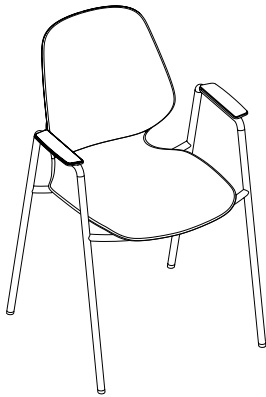

SAFCO®

ARCOZI

Seating Collection

Statement of Line

Stack (4 Leg)

Seat Height 19"H
Seat 17¾"W x 21¾"D
Back 17"W x 16"H
Overall 20¾"W x 22¼"D x 34½"H

Stack (Sled Base)

Seat Height 21"H
Seat 17¾"W x 21¾"D
Back 17"W x 16"H
Overall 21¾"W x 21¾"D x 36½"H

Guest

Seat Height 19"H
Seat 17¾"W x 21¾"D
Back 17"W x 16"H
Overall 23¼"W x 22¼"D x 34½"H

Bistro

Seat Height 33"H
Seat 17¾"W x 21¾"D
Back 17"W x 7¾"H
Overall 21½"W x 24"D x 40¾"H

Task

Seat Height 17"-22"H
Seat 17¾"W x 21¾"D
Back 17"W x 16"H
Overall 30½"W x 30½"D x 33-38"H

Extended-Height

Seat Height 22¼"-32¼"H
Seat 17¾"W x 21¾"D
Back 17"W x 16"H
Overall 30½"W x 30½"D x 38-48"H

Classroom

Seat Height 18¾"H
Seat 17¾"W x 21¾"D
Back 17"W x 16"H
Overall 31½"W x 26"D x 33¾"H

Strikingly different.

Two color options available in powder coated steel

Stack, Bistro & Classroom

Task and Extended-Height

Collection Features

Adaptive comfort

Flex-back support for all day comfort

Efficiently stacks

Stack chair stacks up to 6 high