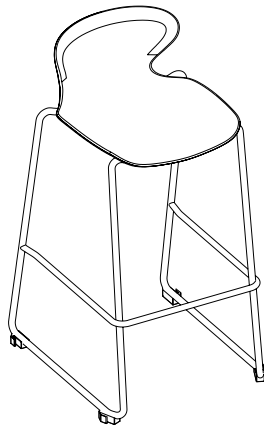

SAFCO®

ARCOZI

Seating Collection

Statement of Line

Stack (4 Leg)

Seat Height 19"H
Seat 17¾"W x 21¾"D
Back 17"W x 16"H
Overall 20¾"W x 22¼"D x 34½"H

Stack (Sled Base)

Seat Height 21"H
Seat 17¾"W x 21¾"D
Back 17"W x 16"H
Overall 21¾"W x 21¾"D x 36½"H

Guest

Seat Height 19"H
Seat 17¾"W x 21¾"D
Back 17"W x 16"H
Overall 23¼"W x 22¼"D x 34½"H

Bistro

Seat Height 33"H
Seat 17¾"W x 21¾"D
Back 17"W x 7¾"H
Overall 21½"W x 24"D x 40¾"H

Task

Seat Height 17"-22"H
Seat 17¾"W x 21¾"D
Back 17"W x 16"H
Overall 30½"W x 30½"D x 33-38"H

Extended-Height

Seat Height 22¼"-32¼"H
Seat 17¾"W x 21¾"D
Back 17"W x 16"H
Overall 30½"W x 30½"D x 38-48"H

Classroom

Seat Height 18¾"H
Seat 17¾"W x 21¾"D
Back 17"W x 16"H
Overall 31½"W x 26"D x 33¾"H

Strikingly different.