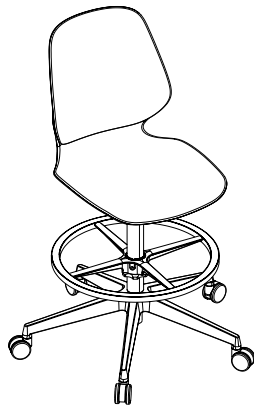

SAFCO®

ARCOZI

Seating Collection

Statement of Line

Stack (4 Leg)

Seat Height 19"H
Seat 17¾"W x 21¾"D
Back 17"W x 16"H
Overall 20¾"W x 22¼"D x 34½"H

Stack (Sled Base)

Seat Height 21"H
Seat 17¾"W x 21¾"D
Back 17"W x 16"H
Overall 21¾"W x 21¾"D x 36½"H

Guest

Seat Height 19"H
Seat 17¾"W x 21¾"D
Back 17"W x 16"H
Overall 23¼"W x 22¼"D x 34½"H

Bistro

Seat Height 33"H
Seat 17¾"W x 21¾"D
Back 17"W x 7¾"H
Overall 21½"W x 24"D x 40¾"H

Task

Seat Height 17"-22"H
Seat 17¾"W x 21¾"D
Back 17"W x 16"H
Overall 30½"W x 30½"D x 33-38"H

Extended-Height

Seat Height 22¼"-32¼"H
Seat 17¾"W x 21¾"D
Back 17"W x 16"H
Overall 30½"W x 30½"D x 38-48"H

Classroom

Seat Height 18¾"H
Seat 17¾"W x 21¾"D
Back 17"W x 16"H
Overall 31½"W x 26"D x 33¾"H

Strikingly different.

Two color options available in powder coated steel

Stack, Bistro & Classroom

Task and Extended-Height

Collection Features

Adaptive comfort

Flex-back support for all day comfort

Efficiently stacks

Stack chair stacks up to 6 high