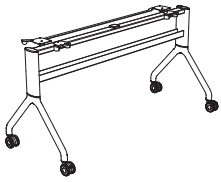

Rumba Nesting Base SKU # Formula

Model	Base Style	Base Size	Base Color
RBA	FL-Flip	7224-72" x 24" 6024-60" x 24" 4824-48" x 24" 7230-72" x 30" 6030-60" x 30"	SL-Silver BL-Black
RBA+	FL+	6024+	SL

Ex: RBAFL6024SL Rumba Flip 60x24" Base in Silver

Quick Ship Laminate Colors:

BMCHBK – Biltmore Cherry | Black Edge
DSWTWI – Designer White | White Edge
FNGYWI – Fashion Gray | White Edge

Built to Order Laminate Colors:

ASNTBK – Asian Night | Black Edge
CLWNBK – Columbian Walnut | Black Edge
FUMPWI – Fusion Maple | White Edge
AISAWI – Asian Sand | White Edge
BLAKBK – Black | Black Edge

Model # (Top + Coordinating Base)	Description	Model	List Price Ea.	List Carton Price	Quantity Per Carton	Actual Weight	S-Parcel Billable Weight	Carton Cube	Freight Class
  RBAREC7224 Rumba™ Rectangle Top - 72"W x 24"D RBAFL7224 Rumba™ Base - 29½"H (GSA) (PROP 65)		RBAREC7224	500.00	500.00	1	55.2	LTL	1.67	70
		RBAFL7224	824.00	824.00	1	54.2	LTL	4.91	92.5
  RBAREC6024 Rumba™ Rectangle Top - 60"W x 24"D RBAFL6024 Rumba™ Base - 29½"H (GSA) (PROP 65)		RBAREC6024	416.00	416.00	1	48	LTL	1.38	60
		RBAFL6024	776.00	776.00	1	47.6	LTL	4.2	92.5
  RBAREC4824 Rumba™ Rectangle Top - 48"W x 24"D RBAFL4824 Rumba™ Base - 29½"H (GSA) (PROP 65)		RBAREC4824	334.00	334.00	1	32.6	LTL	1.12	62
		RBAFL4824	717.00	717.00	1	41	LTL	3.01	85
  RBAREC7230 Rumba™ Rectangle Top - 72"W x 30"D RBAFL7230 Rumba™ Base - 29½"H (GSA) (PROP 65)		RBAREC7230	625.00	625.00	1	66.4	LTL	2.04	60
		RBAFL7230	871.00	871.00	1	53.8	LTL	5.04	92.5
  RBAREC6030 Rumba™ Rectangle Top - 60"W x 30"D RBAFL6030 Rumba™ Base - 29½"H (GSA) (PROP 65)		RBAREC6030	521.00	521.00	1	56	LTL	1.72	60
		RBAFL6030	824.00	824.00	1	49.2	LTL	4.2	92.5

These products are subject to California Proposition 65. Please visit the product detail page on our website for specific information.