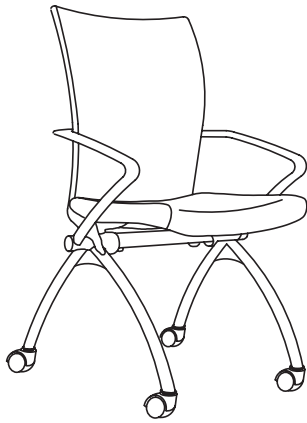

VALORÉ®

TRAINING AND TASK CHAIRS

Seating Series

Safco® Products marketing materials are designed to be used as sales tools for our Dealer network.

Model #	Description	Fabric Grades/ Model #	List Price Ea.	List Carton Price	Quantity Per Carton	Actual Weight	S-Parcel Billable Weight	Carton Cube	Freight Class	
Valoré® High-Back Chair										
	TSH1 Valoré® Training Chair with Integrated Arms	TSH1BB	591.00	1,182.00	2	53	53	14.1	250	
	Seat Height: 18½" Seat Size: 19"W x 17"D x 18"H Overall: 23"W x 24"D x 36½"H Mesh Seat Back: Black-BB, Red-BR, Silver-BS Fabric Seat: Black Legs: Chrome	TSH1BR TSH1BS								
TSH1	Valoré® Training Chair with Integrated Arms	TSH1CRBVONYX	882.00	1,764.00	2	53	53	14.1	250	
	Black Plastic Accents - CRB	TSH1WHBVONYX	940.00	1,880.00	2	53	53	14.1	250	
	White Plastic Accents - WHB									
	Seat Height: 18½" Seat Size: 19"W x 17"D x 18"H Overall: 23"W x 24"D x 36½"H Mesh Back: Onyx Fabric Seat: Canter Onyx Vinyl-V Legs: Chrome									
	* Only available to order by Carton.									
Valoré® Training Chair Armless										
	TSH2 Valoré® Training Chair Armless	TSH2BB	588.00	1,176.00	2	50	50	12.1	250	
	Seat Height: 18½" Seat Size: 18¾"W x 17"D x 18"H Overall: 20"W x 24"D x 36½"H Mesh Seat Back: Black-BB, Red-BR, Silver-BS Fabric Seat: Black Legs: Chrome	TSH2BR TSH2BS								
TSH2	Valoré® Training Chair Armless	TSH2CRBVONYX	858.00	1,716.00	2	50	50	12.1	250	
	Black Plastic Accents - CRB	TSH2WHBVONYX	916.00	1,832.00	2	50	50	12.1	250	
	White Plastic Accents - WHB									
	Seat Height: 18½" Seat Size: 18¾"W x 17"D x 18"H Overall: 20"W x 24"D x 36½"H Mesh Back: Onyx Fabric Seat: Canter Onyx Vinyl-V Legs: Chrome									
	* Only available to order by Carton.									
Valoré® Upholstered High-Back Chair										
	TSH1F Valoré® Upholstered Training Chair with Integrated Arms	01	835.00	1,670.00	2	55	55	14.1	250	
	Seat Height: 18½"	Black Plastic Accents - BL	01	893.00	1,786.00	2	55	55	14.1	250
	Seat Size: 19"W x 17"D x 18"H	White Plastic Accents - WH								
	Overall: 23"W x 24"D x 36½"H									
	Mesh Back: : Onyx, Tan, Green, Blue, Gray, Black, Red, and Silver	02	45.00	90.00						
	Legs: Black, Chrome, Silver	03	90.00	180.00						
		COM	45.00	90.00						
	* Only available to order by Carton.									
Valoré® Upholstered Training Chair Armless										
	TSH2F Valoré® Upholstered Training Chair Armless	01	810.00	1,620.00	2	51	51	14.1	250	
	Seat Height: 18½"	Black Plastic Accents - BL	01	868.00	1,736.00	2	51	51	14.1	250
	Seat Size: 18¾"W x 17"D x 18"H	White Plastic Accent - WH								
	Overall: 20"W x 24"D x 36½"H									
	Mesh Back: : Onyx, Tan, Green, Blue, Gray, Black, Red, and Silver	02	45.00	90.00						
	Legs: Black, Chrome, Silver	03	90.00	180.00						
		COM	45.00	90.00						
	* Only available to order by Carton.									
	Custom upholstered versions on GSA.									
	Optional Chair Glides Available for the TSH1, TSH2 High Back and TSM2 Mid Back and TSH4F chairs.									
	GLCHAIR4 Chair Glides (4/pk)	GLCHAIR4	51.00	51.00	4	1	1	0.0	100	