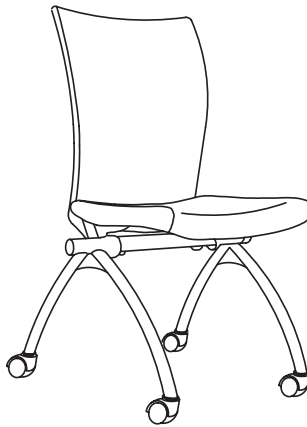

VALORÉ®

TRAINING AND TASK CHAIRS

Seating Series

Safco® Products marketing materials are designed to be used as sales tools for our Dealer network.

Model #	Description	Fabric Grades/ Model #	List Price Ea.	List Carton Price	Quantity Per Carton	Actual Weight	S-Parcel Billable Weight	Carton Cube	Freight Class	
Valoré® High-Back Chair										
	TSH1 Valoré® Training Chair with Integrated Arms	TSH1BB	591.00	1,182.00	2	53	53	14.1	250	
	Seat Height: 18½" Seat Size: 19"W x 17"D x 18"H Overall: 23"W x 24"D x 36½"H Mesh Seat Back: Black-BB, Red-BR, Silver-BS Fabric Seat: Black Legs: Chrome	TSH1BR TSH1BS								
TSH1	Valoré® Training Chair with Integrated Arms	TSH1CRBVONYX	882.00	1,764.00	2	53	53	14.1	250	
	Black Plastic Accents - CRB	TSH1WHBVONYX	940.00	1,880.00	2	53	53	14.1	250	
	White Plastic Accents - WHB									
	Seat Height: 18½" Seat Size: 19"W x 17"D x 18"H Overall: 23"W x 24"D x 36½"H Mesh Back: Onyx Fabric Seat: Canter Onyx Vinyl-V Legs: Chrome									
	* Only available to order by Carton.									
Valoré® Training Chair Armless										
	TSH2 Valoré® Training Chair Armless	TSH2BB	588.00	1,176.00	2	50	50	12.1	250	
	Seat Height: 18½" Seat Size: 18¾"W x 17"D x 18"H Overall: 20"W x 24"D x 36½"H Mesh Seat Back: Black-BB, Red-BR, Silver-BS Fabric Seat: Black Legs: Chrome	TSH2BR TSH2BS								
TSH2	Valoré® Training Chair Armless	TSH2CRBVONYX	858.00	1,716.00	2	50	50	12.1	250	
	Black Plastic Accents - CRB	TSH2WHBVONYX	916.00	1,832.00	2	50	50	12.1	250	
	White Plastic Accents - WHB									
	Seat Height: 18½" Seat Size: 18¾"W x 17"D x 18"H Overall: 20"W x 24"D x 36½"H Mesh Back: Onyx Fabric Seat: Canter Onyx Vinyl-V Legs: Chrome									
	* Only available to order by Carton.									
Valoré® Upholstered High-Back Chair										
	TSH1F Valoré® Upholstered Training Chair with Integrated Arms	01	835.00	1,670.00	2	55	55	14.1	250	
	Seat Height: 18½"	Black Plastic Accents - BL	01	893.00	1,786.00	2	55	55	14.1	250
	Seat Size: 19"W x 17"D x 18"H	White Plastic Accents - WH								
	Overall: 23"W x 24"D x 36½"H									
	Mesh Back: : Onyx, Tan, Green, Blue, Gray, Black, Red, and Silver	02	45.00	90.00						
	Legs: Black, Chrome, Silver	03	90.00	180.00						
		COM	45.00	90.00						
	* Only available to order by Carton.									
Valoré® Upholstered Training Chair Armless										
	TSH2F Valoré® Upholstered Training Chair Armless	01	810.00	1,620.00	2	51	51	14.1	250	
	Seat Height: 18½"	Black Plastic Accents - BL	01	868.00	1,736.00	2	51	51	14.1	250
	Seat Size: 18¾"W x 17"D x 18"H	White Plastic Accent - WH								
	Overall: 20"W x 24"D x 36½"H									
	Mesh Back: : Onyx, Tan, Green, Blue, Gray, Black, Red, and Silver	02	45.00	90.00						
	Legs: Black, Chrome, Silver	03	90.00	180.00						
		COM	45.00	90.00						
	* Only available to order by Carton.									
	Custom upholstered versions on GSA.									
	Optional Chair Glides Available for the TSH1, TSH2 High Back and TSM2 Mid Back and TSH4F chairs.									
	GLCHAIR4 Chair Glides (4/pk)	GLCHAIR4	51.00	51.00	4	1	1	0.0	100	