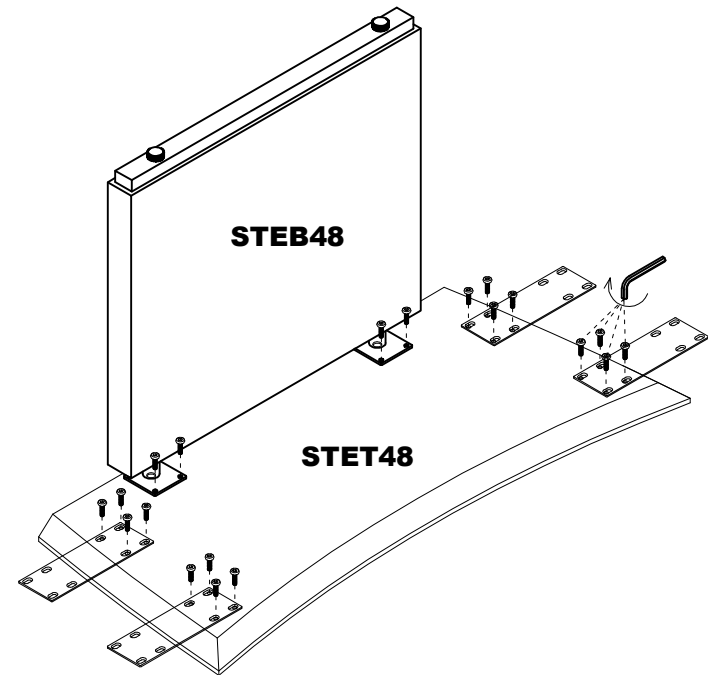

Sterling Series™
48" Bridge Top
Model No. STET48

ASSEMBLY INSTRUCTIONS

CALL 1-800-822-8037 FOR ASSISTANCE

IMPORTANT!

Review ALL instructions before beginning assembly. These instructions are provided to avoid problems that may occur from improper assembly or installation. Mayline and/or its distributor are not responsible for failure resulting from improper assembly or installation of this product. Moreover, all warranties are void for failure to follow these assembly instructions.

The top (STET48) match to the leg (STEB48)

Attach Mounting Plates to the underside of adjacent Main Desk using Screws and Wrench.