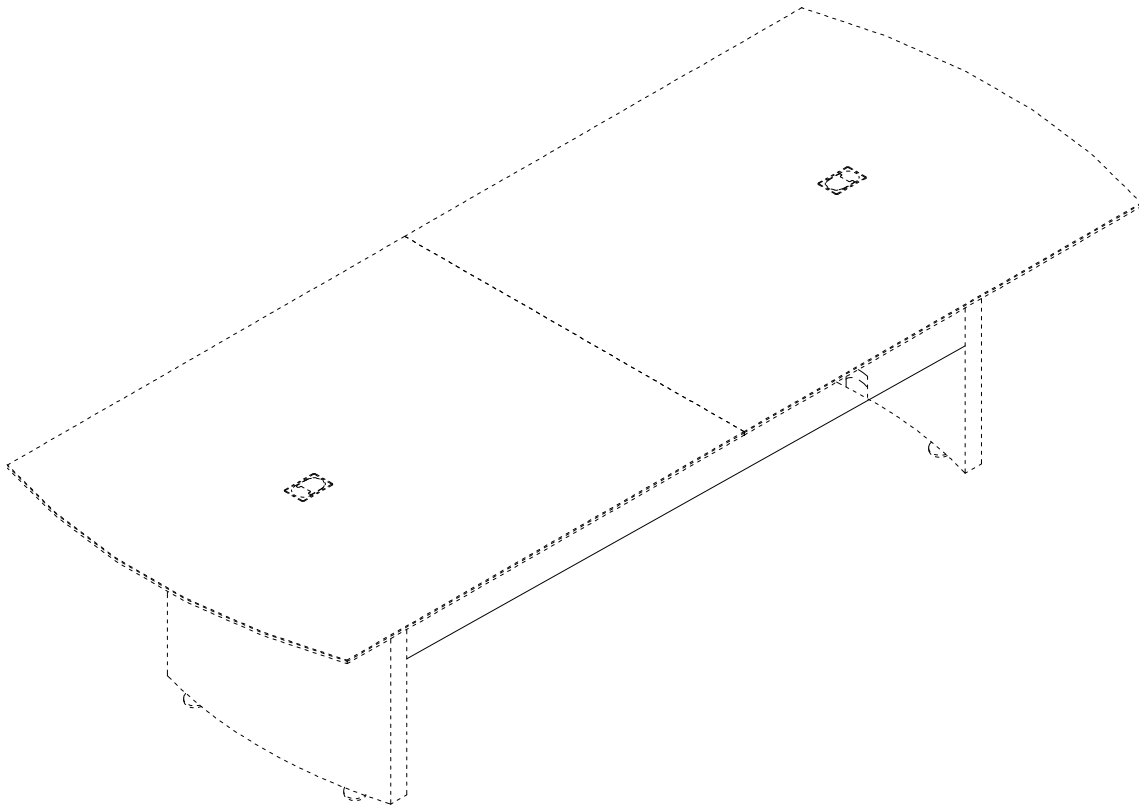

Tiffany Industries™
A MAYLINÉ GROUP COMPANY

Napoli Conf. Modesty Panels

Model No. NCM120

ASSEMBLY INSTRUCTIONS

CALL 1-800-822-8037 FOR ASSISTANCE

PARTS LIST

Name	Part	Qty.	Spare Qty
A*	 NCM120** Modesty Panel	2	

*For Individual Items, Order By Part Number.

**Denotes Color Code