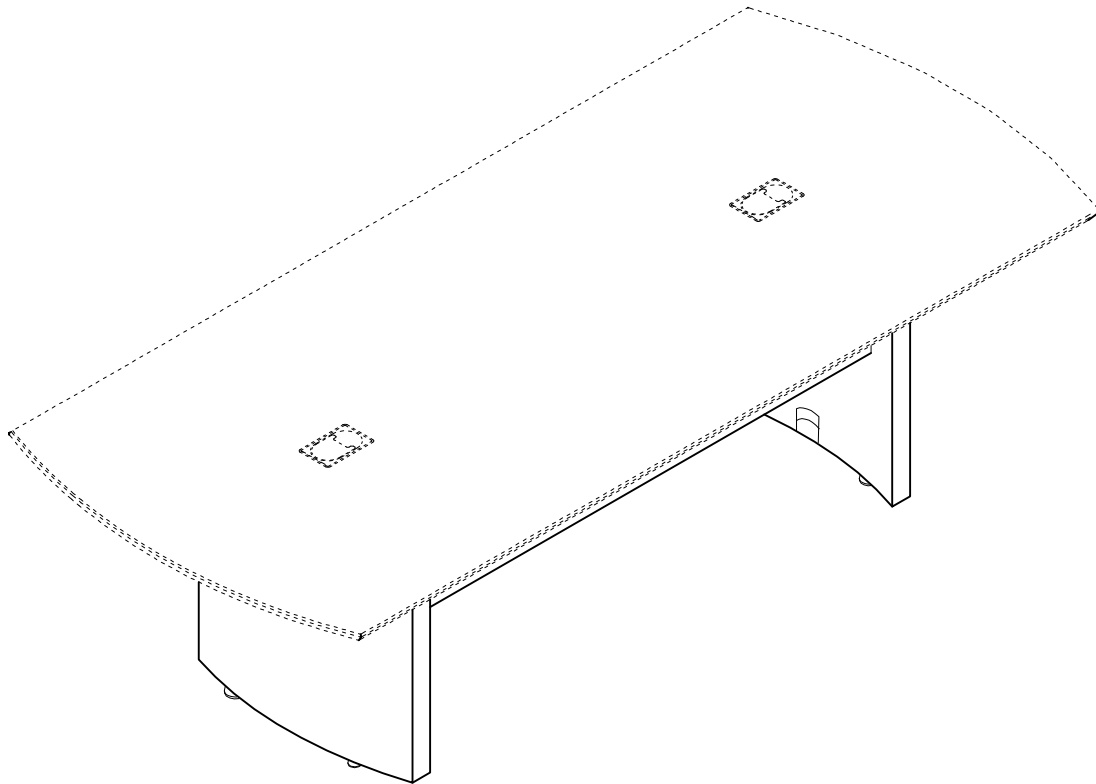

Tiffany Industries™
A MAYLINÉ GROUP COMPANY

Napoli Conf. Base, Pair

Model No. NCB96

ASSEMBLY INSTRUCTIONS

CALL 1-800-822-8037 FOR ASSISTANCE

PARTS LIST

Name	Part	Qty.	Spare Qty
A*	 <p>REALS001 Cam Fastener</p>	16	
B*	 <p>REALS003 Cam Post</p>	16	
C*	 <p>REALS006** Cam Plug</p>	4	

Name	Part	Qty.	Spare Qty
D	 <p>REALS039 Stand-Off, 32mm</p>	4	
E	 <p>REALS040 Stand-Off, 20mm</p>	4	
	 <p>NCB120HB</p>		

Items with HB are in hardware box.
 *For Individual Items, Order By Part Number.
 **Denotes Color Code