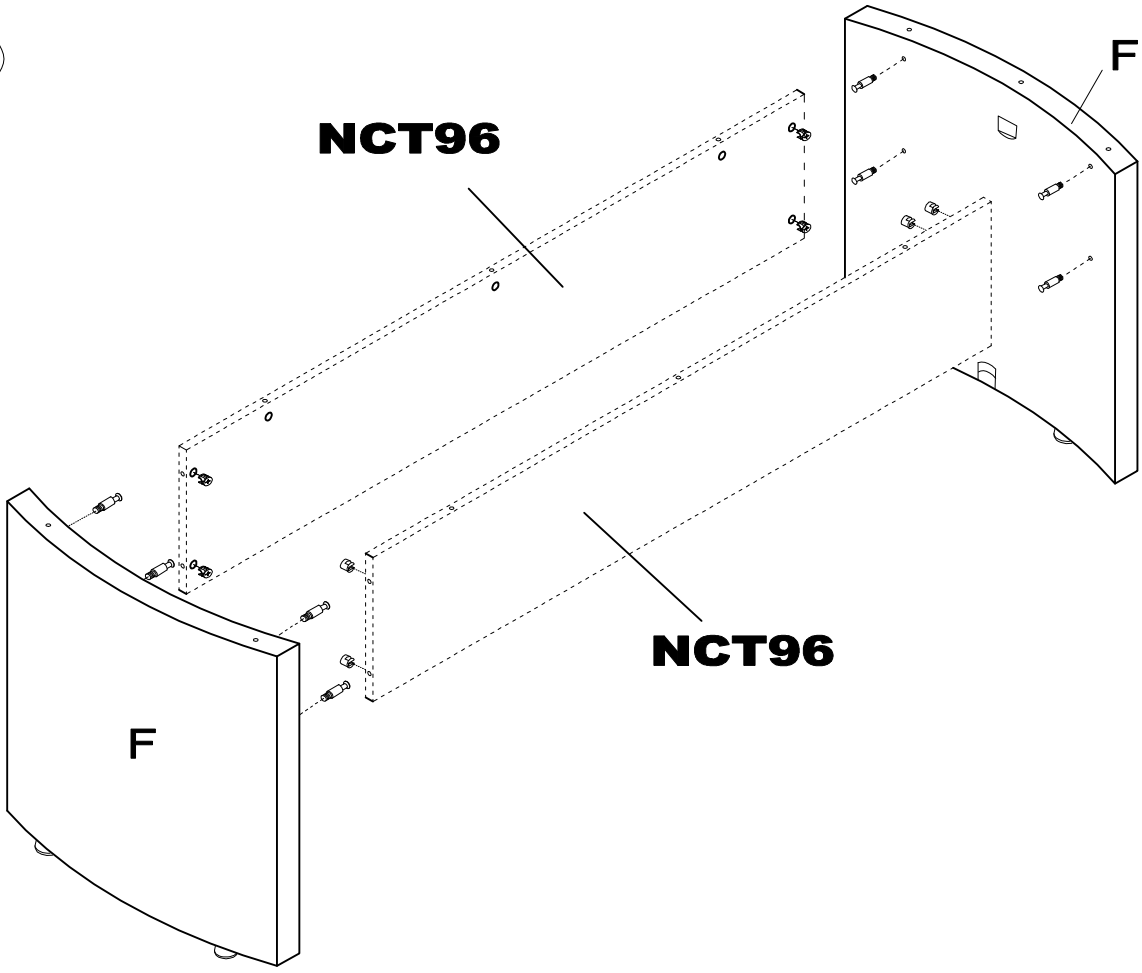

Name	Part	Qty.	Spare Qty
D	 <p>REALS039 Stand-Off, 32mm</p>	4	
E	 <p>REALS040 Stand-Off, 20mm</p>	4	
	 <p>NCB120HB</p>		

Items with HB are in hardware box.
 *For Individual Items, Order By Part Number.
 **Denotes Color Code

PARTS LIST

Name	Part	Qty.
F*	 NCB72** Base	2

Pre-Assembled Replacement Part List

Replacement #	Part	Qty.
REALS067*	 Leveler	4

*For Individual Items, Order By Part Number.

**Denotes Color Code

1

2

3

3

4