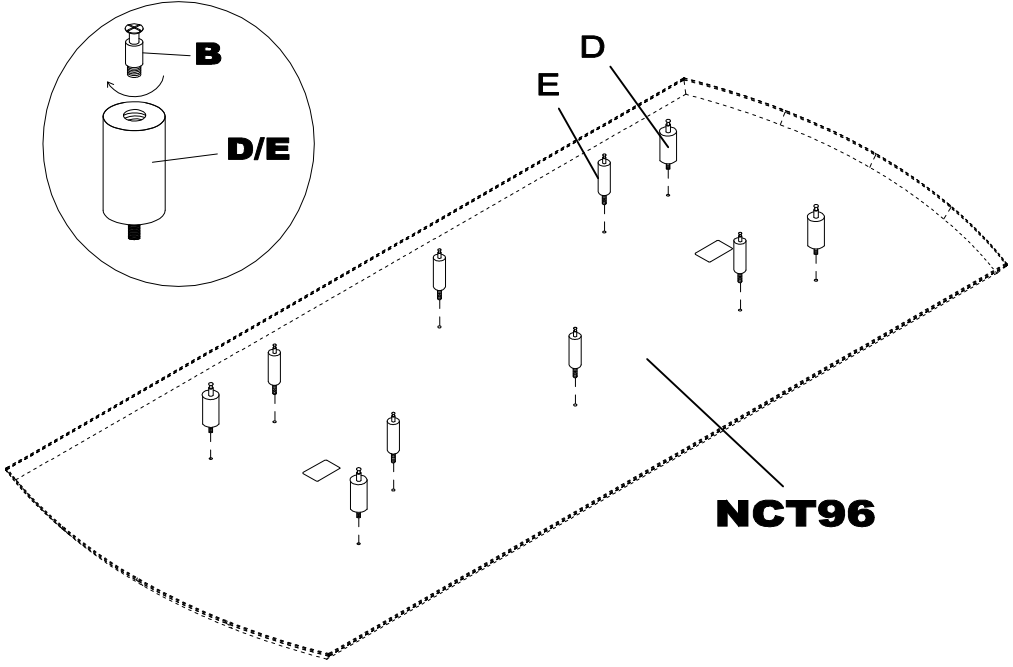

Name	Part	Qty.	Spare Qty
D	 <p>REALS039 Stand-Off, 32mm</p>	4	
E	 <p>REALS040 Stand-Off, 20mm</p>	4	
	 <p>NCB120HB</p>		

Items with HB are in hardware box.
 *For Individual Items, Order By Part Number.
 **Denotes Color Code

PARTS LIST

Name	Part	Qty.
F*	 NCB72** Base	2

Pre-Assembled Replacement Part List

Replacement #	Part	Qty.
REALS067*	 Leveler	4

*For Individual Items, Order By Part Number.

**Denotes Color Code

1

2