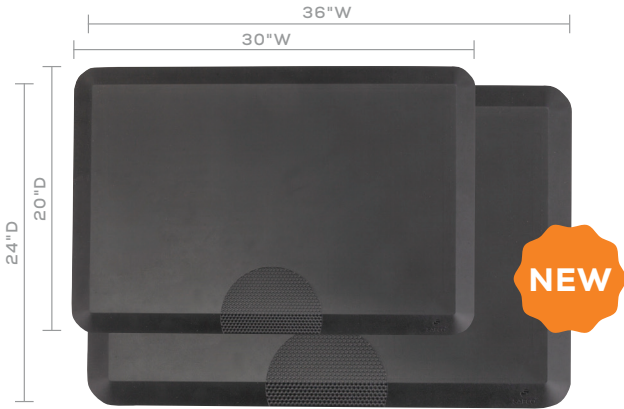

## MOVABLE ANTI-FATIGUE MAT

BRING MORE COMFORT TO YOUR WORKSPACE

\*bottom of mat shown

### PRODUCT SPECS & FEATURES

- A perfect addition to any active workspace
- Features 1" of padding for standing comfort to help relieve the pain and fatigue that often accompanies standing
- May help reduce leg and foot fatigue that comes from extended standing
- Comes complete with molded glides on the bottom of the mat which allows the user to grip the mat with their feet (without having to bend over and slide out of the way when not in use)
- Thick, yet pliable with a discrete design that allows it to easily fit into any workspace without looking bulky
- Pairs well with standing desks or tables
- High heels should not be worn with this mat
- Available in Black to seamlessly blend into most personal workspaces, private offices or collaborative spaces
- Available in two sizes to accommodate space needs