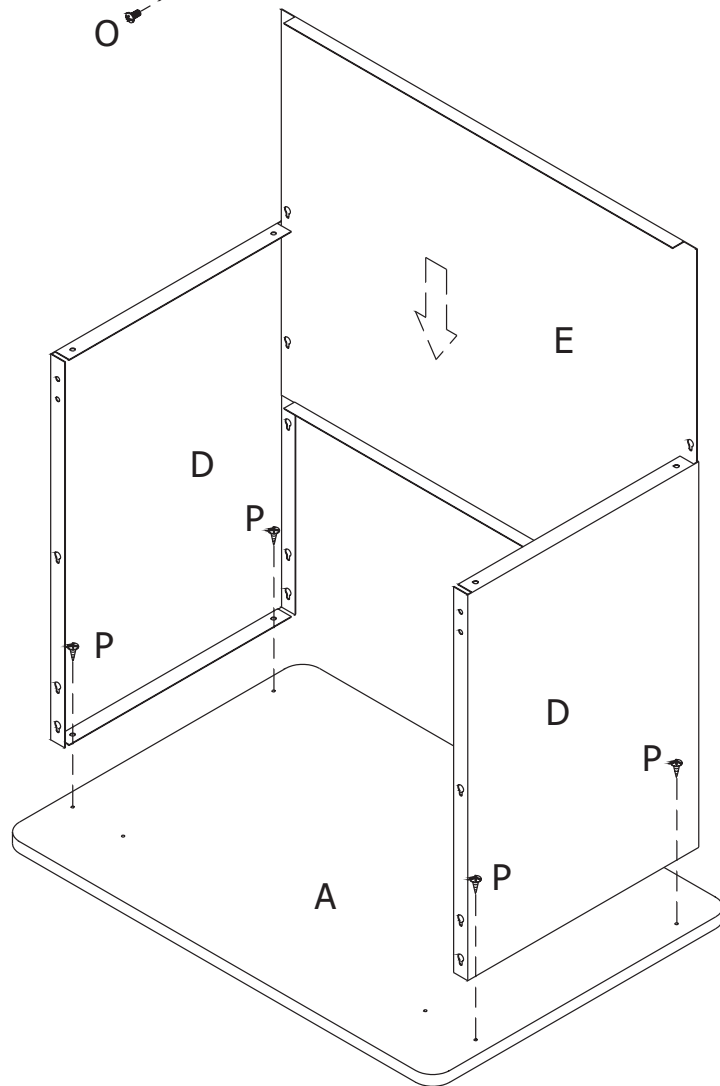

Tiffany Industries™
A MAYLINE GROUP COMPANY

Model No. 2160MU

CABINET DOUBLE DOOR

ASSEMBLY INSTRUCTIONS

CALL 1-800-822-8037 FOR ASSISTANCE

PARTS LIST

| Name | Part | Qty. |
|------|---|------|
| A |  | 1 |
| B |  | 2 |
| C |  | 2 |
| D |  | 2 |
| E |  | 1 |
| F |  | 1 |
| G |  | 1 |
| H |  | 2 |

| Name | Part | Qty. |
|------|---|------|
| I |  RIGHT | 1 |
| J |  LEFT | 1 |
| K |  | 2 |
| L |  | 2 |
| M |  | 2 |
| O |  | 21 |
| P |  | 15 |
| R |  | 1 |

1

2

3

4

5

6