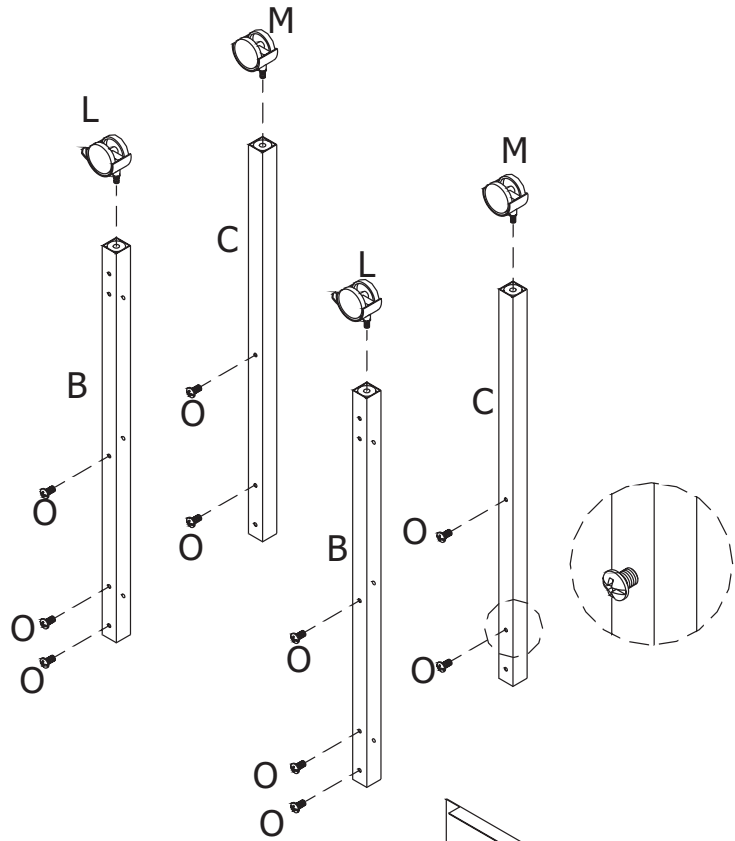

Tiffany Industries™
A MAYLINE GROUP COMPANY

Model No. 2160MU

CABINET DOUBLE DOOR

ASSEMBLY INSTRUCTIONS

CALL 1-800-822-8037 FOR ASSISTANCE

PARTS LIST

| Name | Part | Qty. |
|------|---|------|
| A |  | 1 |
| B |  | 2 |
| C |  | 2 |
| D |  | 2 |
| E |  | 1 |
| F |  | 1 |
| G |  | 1 |
| H |  | 2 |

| Name | Part | Qty. |
|------|---|------|
| I |  RIGHT | 1 |
| J |  LEFT | 1 |
| K |  | 2 |
| L |  | 2 |
| M |  | 2 |
| O |  | 21 |
| P |  | 15 |
| R |  | 1 |

1

2

3

4

5

6