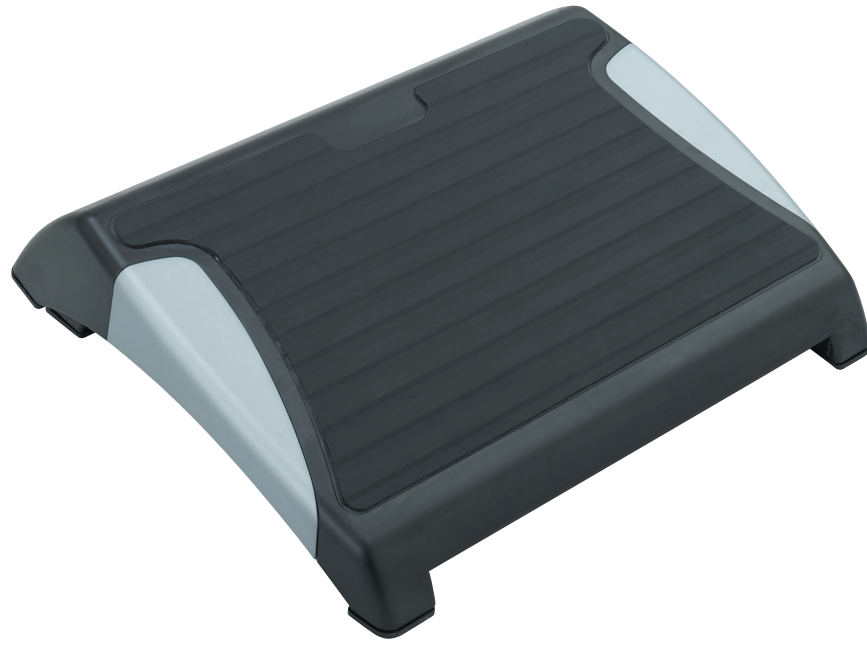

RestEase™ Adjustable Footrest

- four angle adjustments
- integrated anti-slip rubber mat
- two-tone black with silver accents
- packed five per carton

Model	Description	W x D x H	Ship Weight
2120BL	Adjustable Footrest	15½ x 13¾ x 3¼-5"	20 lbs.