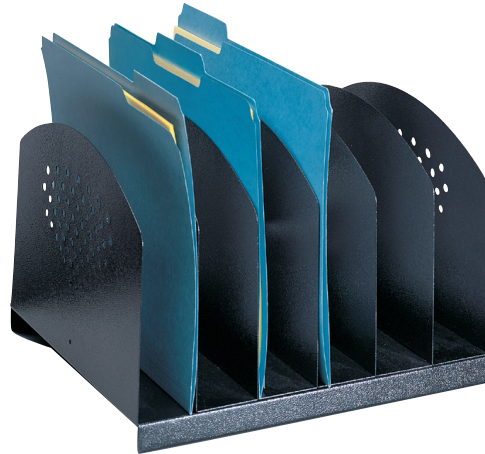

Steel Desk Rack

- six 2" upright sections
- decorative end panels
- rubber feet included to protect work surface

Model	Description	W x D x H	Ship Weight
3155BL	6 Upright Sections	12¼ x 11¼ x 8"	7 lbs.