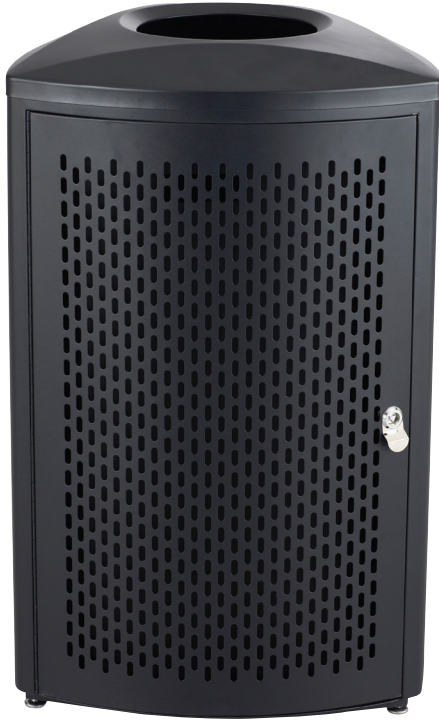

## Nook™ Indoor Waste Receptacles

9961BL

9960BL

- steel frame with perforated steel panels
- black powder coat finish
- includes rigid plastic liner
- available in 20 or 13 gallon capacity

| Model  | Description        | W x D x H        |
|--------|--------------------|------------------|
| 9960BL | 20 Gal. Receptacle | 21 x 21 x 34"    |
| 9961BL | 13 Gal. Receptacle | 16½ x 16½ x 29½" |