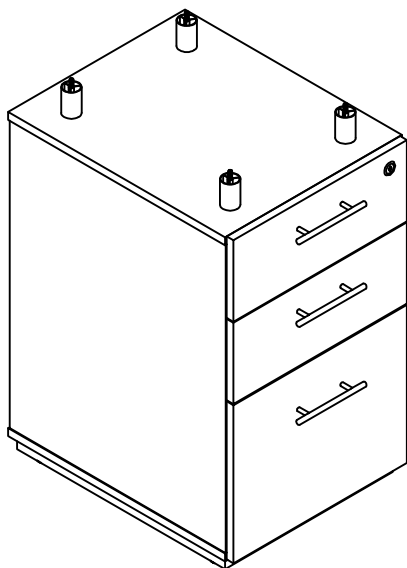

Sterling Series™
Credenza Pedestal Box / Box / File
Model No. STCBBF

ASSEMBLY INSTRUCTIONS

CALL 1-800-822-8037 FOR ASSISTANCE

PARTS LIST

Name	Part	Qty.
A	 HB	3
B	 REALS410	5
C	 REALS257 Handle and Screw	3
D	 HB	4

Name	Part	Qty.
E	 HB REALS606 M6 x 25mm	5
F	 HB Keys	1
	 STBBFHB	

Items with HB are in hardware box.

IMPORTANT!

Review ALL instructions before beginning assembly. These instructions are provided to avoid problems that may occur from improper assembly or installation. Mayline and/or its distributor are not responsible for failure resulting from improper assembly or installation of this product. Moreover, all warranties are void for failure to follow these assembly instructions.

- 1** Attach Handles (A) to the Fronts of Drawer using Screws (B).

2

Pre-Assembled Replacement Part List

Part	Included Qty.	Part	Included Qty.
 STCBBFDF** Drawer Fronts, Set of 3	1	 REALS422 16" Drawer Slides	3
 REALS401 Lock w/ Key	1	 REALS425 Leveler	4