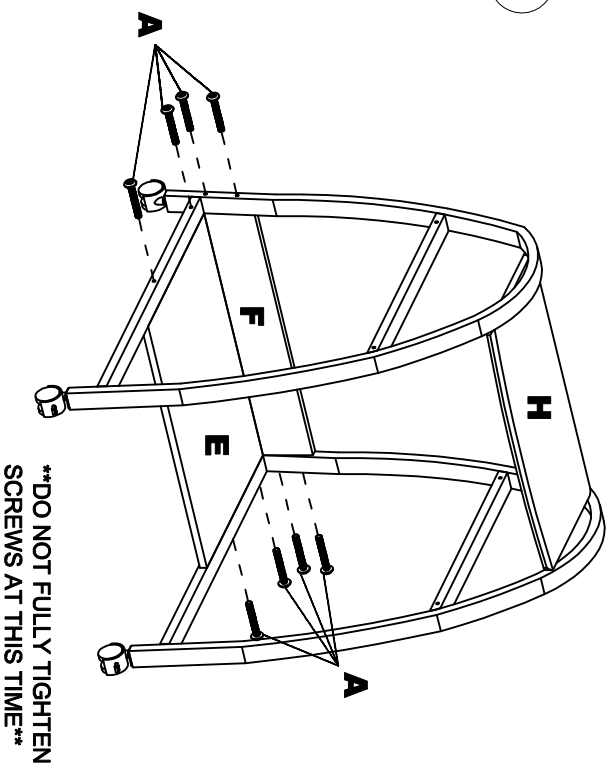

Name	Part	Qty.	Spare Qty.
C	 Caster Locking HB	2	
	Tools Required (Not Included)  #2 Phillips Screwdriver		
	 Replacement Hdwr Box 971HB		

PARTS LIST

Name	Part	Qty.
D	 971D Arched Leg	2
E	 971E** Bottom Shelf	1
F	 971F*** Cross panel	1

Name	Part	Qty.
G	 971G*** Top	1
H	 971H*** Top Shelf	1

**Denotes Color Code

**DO NOT FULLY TIGHTEN
SCREWS AT THIS TIME**

2

3

3

4

4