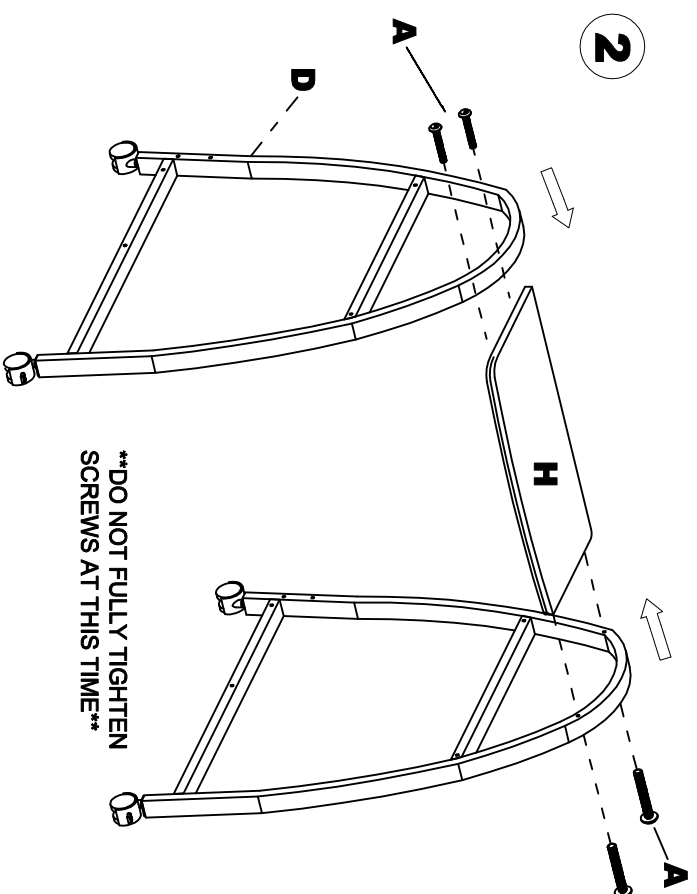

PC Desk w/ Arch Legs

Model No. 971

ASSEMBLY INSTRUCTIONS

CALL 1-800-822-8037 FOR ASSISTANCE

PARTS LIST

Name	Part	Qty.	Spare Qty.
A	 Flat HD Machine Screw M6x65mm HB	16	1
B	 Caster Non Locking HB	2	

Items with HB are in the hardware box.

Name	Part	Qty.	Spare Qty.
C	 Caster Locking HB	2	
	Tools Required (Not Included)  #2 Phillips Screwdriver		
	 Replacement Hdwr Box 971HB		

PARTS LIST

Name	Part	Qty.
D	 971D Arched Leg	2
E	 971E** Bottom Shelf	1
F	 971F*** Cross panel	1

Name	Part	Qty.
G	 971G*** Top	1
H	 971H*** Top Shelf	1

**Denotes Color Code

**DO NOT FULLY TIGHTEN
SCREWS AT THIS TIME**

2

3

3

4

4