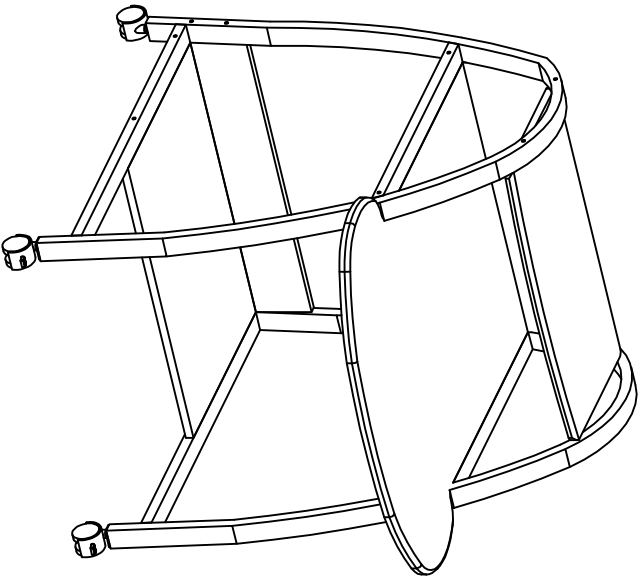

PC Desk w/ Arch Legs

Model No. 971

ASSEMBLY INSTRUCTIONS

CALL 1-800-822-8037 FOR ASSISTANCE

PARTS LIST

Name	Part	Qty.	Spare Qty.
A	 Flat HD Machine Screw M6x65mm HB	16	1
B	 Caster Non Locking HB	2	

Items with HB are in the hardware box.

Name	Part	Qty.	Spare Qty.
C	 Caster Locking HB	2	
	Tools Required (Not Included)  #2 Phillips Screwdriver		
	 Replacement Hdwr Box 971HB		

PARTS LIST

Name	Part	Qty.
D	 971D Arched Leg	2
E	 971E** Bottom Shelf	1
F	 971F*** Cross panel	1

Name	Part	Qty.
G	 971G*** Top	1
H	 971H*** Top Shelf	1

**Denotes Color Code

**DO NOT FULLY TIGHTEN
SCREWS AT THIS TIME**

2

3

3

4

4