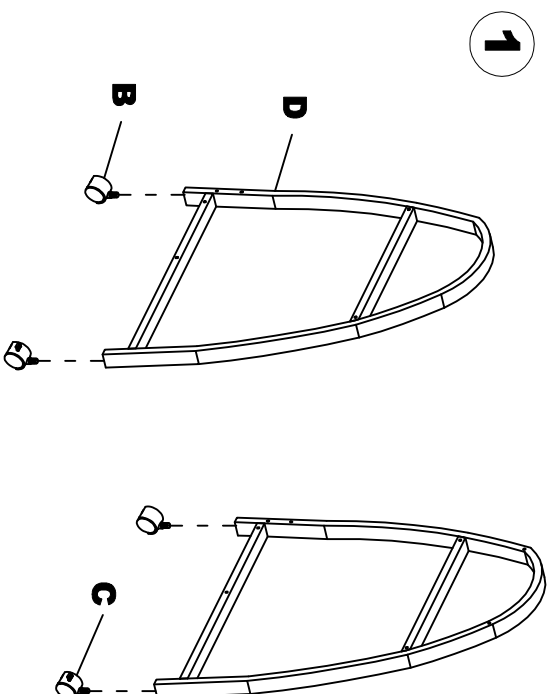

PC Desk w/ Arch Legs

Model No. 971

ASSEMBLY INSTRUCTIONS

CALL 1-800-822-8037 FOR ASSISTANCE

PARTS LIST

Name	Part	Qty.	Spare Qty.
A	 Flat HD Machine Screw M6x65mm HB	16	1
B	 Caster Non Locking HB	2	

Items with HB are in the hardware box.

Name	Part	Qty.	Spare Qty.
C	 Caster Locking HB	2	
	Tools Required (Not Included)  #2 Phillips Screwdriver		
	 Replacement Hdwr Box 971HB		

PARTS LIST

Name	Part	Qty.
D	 971D Arched Leg	2
E	 971E** Bottom Shelf	1
F	 971F*** Cross panel	1

Name	Part	Qty.
G	 971G*** Top	1
H	 971H*** Top Shelf	1

**Denotes Color Code

**DO NOT FULLY TIGHTEN
SCREWS AT THIS TIME**

2

3

3

4

4