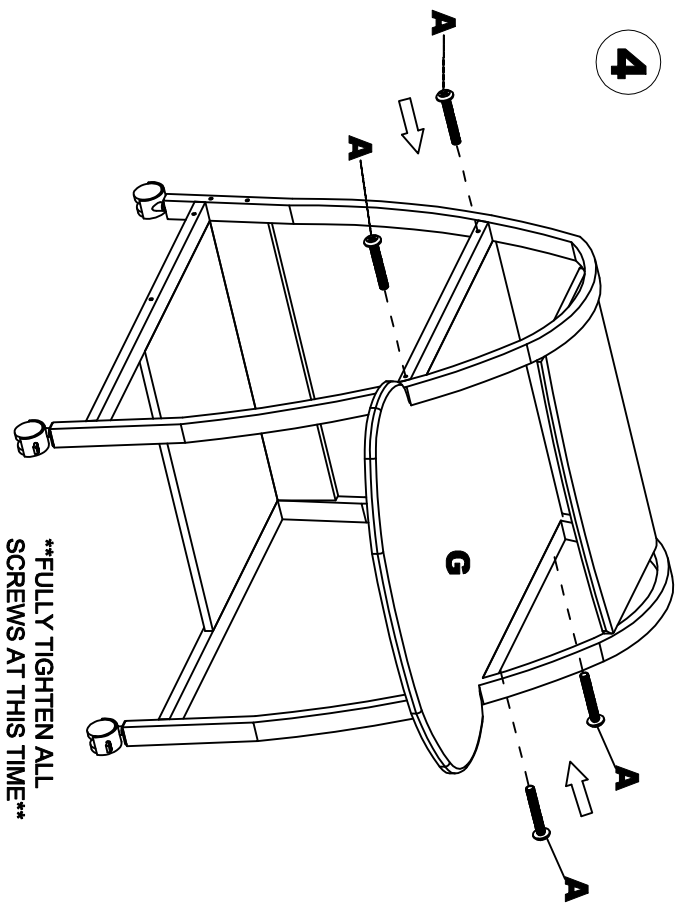

PC Desk w/ Arch Legs

Model No. 971

ASSEMBLY INSTRUCTIONS

CALL 1-800-822-8037 FOR ASSISTANCE

PARTS LIST

Name	Part	Qty.	Spare Qty.
A	 Flat HD Machine Screw M6x65mm HB	16	1
B	 Caster Non Locking HB	2	

Items with HB are in the hardware box.

Name	Part	Qty.	Spare Qty.
C	 Caster Locking HB	2	
	Tools Required (Not Included)  #2 Phillips Screwdriver		
	 Replacement Hdwr Box 971HB		

PARTS LIST

Name	Part	Qty.
D	 971D Arched Leg	2
E	 971E** Bottom Shelf	1
F	 971F*** Cross panel	1

Name	Part	Qty.
G	 971G*** Top	1
H	 971H*** Top Shelf	1

**Denotes Color Code

**DO NOT FULLY TIGHTEN
SCREWS AT THIS TIME**

2

3

3

4

4