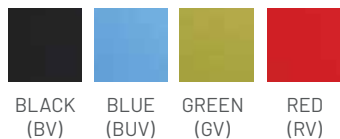

Model	Description	Seat Height	Seat Dia.	Overall Dia. x H	Ship Weight
4760	Zenergy™ Swivel Ball Chair	23"	17½"	17½ x 23"	14 lbs