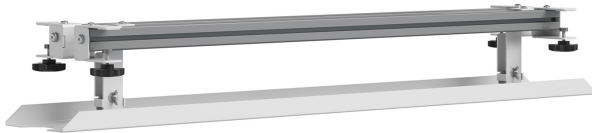

RES2042PPSL

RESORGWH

RES42SINGPWH

RESSHELFWH

RES42DUALPWH

RESI® PRIVACY

- dual-sided and single sided clamp on units available with optional accessories
- optional accessories include Resi Privacy Divider, Clamp On Privacy Units, Steel Organizer and Shelf (ordered separately)
- accessories that are functional yet don't clutter workspaces provides opportunity to add personal style and enhances efficiencies
- adds privacy, cable management, and organization to personal workspaces located in open office environments
- privacy PET Divider is made of polyester fiber and provides a visual barrier between workstations and helps reduce noise
- privacy units clamp onto desks or tables between 1-1.75" thick
- steel shelf and organizer is made of powder coated steel for durability and easily attaches to RES42DUALP and RES42SINGP

Features RES42DUALPWH, RES2042PPSL, RESORGWH, RESSHELFWH

Model	Description	Overall W x D x H
RES42SINGPWH	Single Sided Privacy Unit	47½ x 6½ x 6¾"
RES42DUALPWH	Dual Sided Privacy Unit	47½ x 7⅓ x 6¾"
RES2042PPSL	PET Privacy Divider	42 x ½ x 20"
RESSHELFWH	Steel Shelf Accessory	18 x 7½ x 5¼"
RESORGWH	Steel Organizer Accessory	11 x 3⅞ x 9½"