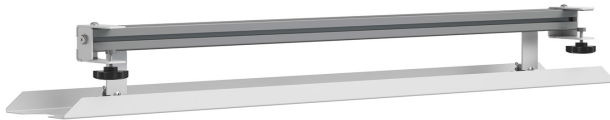

RES2042PPSL

RESORGWH

RES42SINGPWH

RESSHELFWH

RES42DUALPWH

RESI® PRIVACY

- dual-sided and single sided clamp on units available with optional accessories
- optional accessories include Resi Privacy Divider, Clamp On Privacy Units, Steel Organizer and Shelf (ordered separately)
- accessories that are functional yet don't clutter workspaces provides opportunity to add personal style and enhances efficiencies
- adds privacy, cable management, and organization to personal workspaces located in open office environments
- privacy PET Divider is made of polyester fiber and provides a visual barrier between workstations and helps reduce noise
- privacy units clamp onto desks or tables between 1-1.75" thick
- steel shelf and organizer is made of powder coated steel for durability and easily attaches to RES42DUALP and RES42SINGP

Features RES42DUALPWH, RES2042PPSL, RESORGWH, RESSHELFWH

Model	Description	Overall W x D x H
RES42SINGPWH	Single Sided Privacy Unit	47½ x 6½ x 6¾"
RES42DUALPWH	Dual Sided Privacy Unit	47½ x 7⅓ x 6¾"
RES2042PPSL	PET Privacy Divider	42 x ½ x 20"
RESSHELFWH	Steel Shelf Accessory	18 x 7½ x 5¼"
RESORGWH	Steel Organizer Accessory	11 x 3⅞ x 9½"