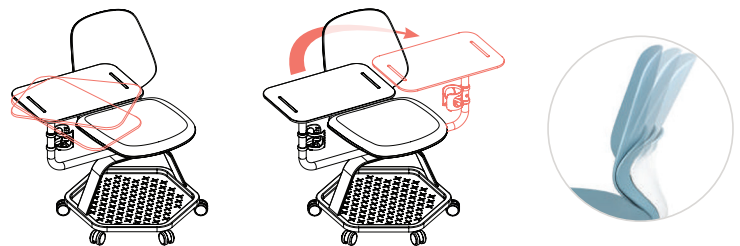

SAFCO®

ARCOZI

Classroom Chair

Shown with Red, Blue, and Green back. Lower back/seat shown in Gray. Upholstered seat option. White base and tablet.

Arcozi Classroom Chair

Model #ASC7

Finish Options

BACK/SEAT

Create two and three-tone shell configurations

BASE

Powder coated steel options. Tablet arm and drink holder will match the base color chosen.

TABLET

MDF color options

Adaptive Comfort

Tablet and arm swivel 360 degrees to accommodate right and left-hand use and various seating styles. Flex-back support for all day comfort.

Dimensions

Seat Height 18 3/4\"/>

Tablet 20 1/2\"/>

Collection