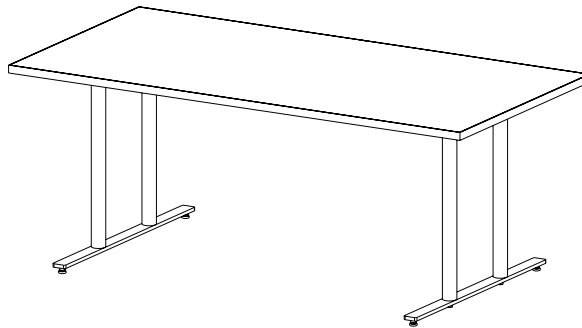

JURNI

Table Collection

Statement of Line

Flip

Depth 18", 24", 30"
Width 48", 54", 60", 66", 72"
Height 29"

Multipurpose

Depth 18", 24", 30"
Width 48", 54", 60", 66", 72"
Height 29"

Conference

Depth 36" or 42"
Width 72", 84", 96"
Height 29"

Cafe

Round or Square
Width 36" or 42"
Height 29"

Bistro

Round or Square
Width 36" or 42"
Height 42"

Jurni everywhere.

The Jurni table collection can go anywhere—literally and figuratively. With a neutral aesthetic and extensive selection, Jurni tables create cohesively designed spaces. Perfect for training rooms, café spaces, or office desks, where you take the Jurni is endless.