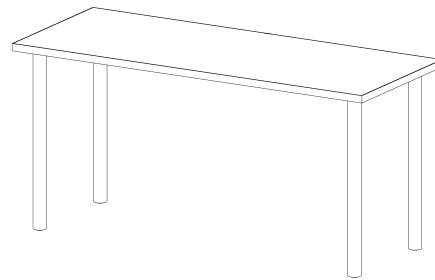

JURNI

Table Collection

Statement of Line

Flip

Depth 18", 24", 30"
Width 48", 54", 60", 66", 72"
Height 29"

Multipurpose

Depth 18", 24", 30"
Width 48", 54", 60", 66", 72"
Height 29"

Conference

Depth 36" or 42"
Width 72", 84", 96"
Height 29"

Cafe

Round or Square
Width 36" or 42"
Height 29"

Bistro

Round or Square
Width 36" or 42"
Height 42"

Jurni everywhere.

The Jurni table collection can go anywhere—literally and figuratively. With a neutral aesthetic and extensive selection, Jurni tables create cohesively designed spaces. Perfect for training rooms, café spaces, or office desks, where you take the Jurni is endless.

Finish options

TABLE TOP

A laminate top with a matching 3mm edge creates a seamless look
Available in fifteen color options

Asian
Night

Battleship

Biltmore
Cherry

Black

Carbon
Mesh