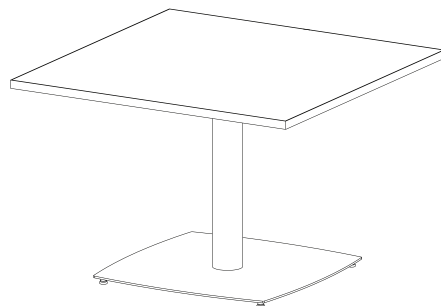

JURNI

Table Collection

Statement of Line

Flip

Depth 18", 24", 30"
Width 48", 54", 60", 66", 72"
Height 29"

Multipurpose

Depth 18", 24", 30"
Width 48", 54", 60", 66", 72"
Height 29"

Conference

Depth 36" or 42"
Width 72", 84", 96"
Height 29"

Cafe

Round or Square
Width 36" or 42"
Height 29"

Bistro

Round or Square
Width 36" or 42"
Height 42"

Jurni everywhere.

The Jurni table collection can go anywhere—literally and figuratively. With a neutral aesthetic and extensive selection, Jurni tables create cohesively designed spaces. Perfect for training rooms, café spaces, or office desks, where you take the Jurni is endless.

Finish options

TABLE TOP

A laminate top with a matching 3mm edge creates a seamless look
Available in fifteen color options

Asian
Night

Battleship

Biltmore
Cherry

Black

Carbon
Mesh