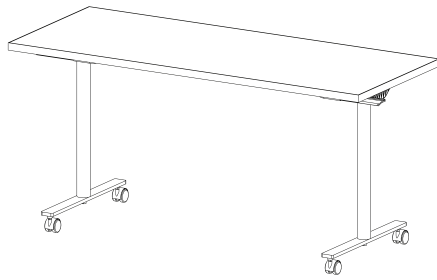

JURNI

Table Collection

Statement of Line

Flip

Depth 18", 24", 30"
Width 48", 54", 60", 66", 72"
Height 29"

Multipurpose

Depth 18", 24", 30"
Width 48", 54", 60", 66", 72"
Height 29"

Conference

Depth 36" or 42"
Width 72", 84", 96"
Height 29"

Cafe

Round or Square
Width 36" or 42"
Height 29"

Bistro

Round or Square
Width 36" or 42"
Height 42"

Jurni everywhere.

The Jurni table collection can go anywhere—literally and figuratively. With a neutral aesthetic and extensive selection, Jurni tables create cohesively designed spaces. Perfect for training rooms, café spaces, or office desks, where you take the Jurni is endless.