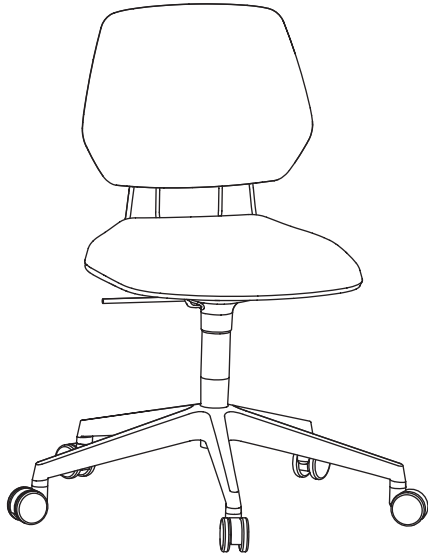

COMMUTE

Task Chair Collection

Statement of Line

Task

Seat Height 18 $\frac{1}{4}$ "-22 $\frac{1}{4}$ "
Seat 17 $\frac{3}{4}$ "W x 18"D
Back 16 $\frac{3}{4}$ "W x 13"H
Overall 25"W x 25"D x 34"-38"H

Extended-Height

Seat Height 22 $\frac{1}{4}$ " -32 $\frac{1}{4}$ "
Seat 17 $\frac{3}{4}$ "W x 18"D
Back 16 $\frac{3}{4}$ "W x 13"H
Overall 25"W x 25"D x 34"-48"H

Guest

Seat Height 19"
Seat 17 $\frac{3}{4}$ "W x 18"D
Back 16 $\frac{3}{4}$ "W x 13"H
Overall 25"W x 25"D x 34 $\frac{3}{4}$ "H

Classroom

Seat Height 17 $\frac{1}{2}$ "
Seat 17 $\frac{3}{4}$ "W x 18"D
Back 16 $\frac{3}{4}$ "W x 15"H
Tablet 20 $\frac{1}{2}$ "W x 13 $\frac{1}{4}$ "D
Overall 31 $\frac{1}{2}$ "W x 26"D x 33 $\frac{1}{4}$ "H

Task chair with arms (cover) shown in Black back, Gray handle with Origin Eureka upholstered seat

Steer clear of the mundane.

Merging design with function, the Commute task chair collection transports the everyday task chair from utilitarian to modern form. The geometric shaped back and elongated handle blend functionality with contemporary styling.