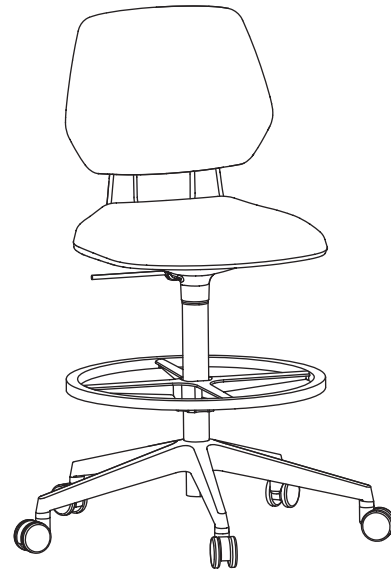

COMMUTE

Task Chair Collection

Statement of Line

Task

Seat Height 18 $\frac{1}{4}$ "-22 $\frac{1}{4}$ "
Seat 17 $\frac{3}{4}$ "W x 18"D
Back 16 $\frac{3}{4}$ "W x 13"H
Overall 25"W x 25"D x 34"-38"H

Extended-Height

Seat Height 22 $\frac{1}{4}$ " -32 $\frac{1}{4}$ "
Seat 17 $\frac{3}{4}$ "W x 18"D
Back 16 $\frac{3}{4}$ "W x 13"H
Overall 25"W x 25"D x 34"-48"H

Guest

Seat Height 19"
Seat 17 $\frac{3}{4}$ "W x 18"D
Back 16 $\frac{3}{4}$ "W x 13"H
Overall 25"W x 25"D x 34 $\frac{3}{4}$ "H

Classroom

Seat Height 17 $\frac{1}{2}$ "
Seat 17 $\frac{3}{4}$ "W x 18"D
Back 16 $\frac{3}{4}$ "W x 15"H
Tablet 20 $\frac{1}{2}$ "W x 13 $\frac{1}{4}$ "D
Overall 31 $\frac{1}{2}$ "W x 26"D x 33 $\frac{1}{4}$ "H

Task chair with arms (cover) shown in Black back, Gray handle with Origin Eureka upholstered seat

Steer clear of the mundane.

Merging design with function, the Commute task chair collection transports the everyday task chair from utilitarian to modern form. The geometric shaped back and elongated handle blend functionality with contemporary styling.