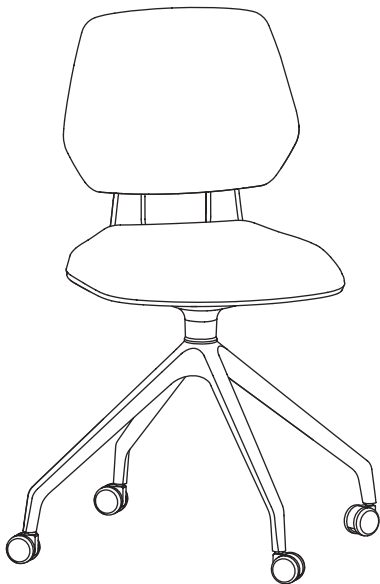

COMMUTE

Task Chair Collection

Statement of Line

Task

Seat Height 18 $\frac{1}{4}$ "-22 $\frac{1}{4}$ "
Seat 17 $\frac{3}{4}$ "W x 18"D
Back 16 $\frac{3}{4}$ "W x 13"H
Overall 25"W x 25"D x 34"-38"H

Extended-Height

Seat Height 22 $\frac{1}{4}$ " -32 $\frac{1}{4}$ "
Seat 17 $\frac{3}{4}$ "W x 18"D
Back 16 $\frac{3}{4}$ "W x 13"H
Overall 25"W x 25"D x 34"-48"H

Guest

Seat Height 19"
Seat 17 $\frac{3}{4}$ "W x 18"D
Back 16 $\frac{3}{4}$ "W x 13"H
Overall 25"W x 25"D x 34 $\frac{3}{4}$ "H

Classroom

Seat Height 17 $\frac{1}{2}$ "
Seat 17 $\frac{3}{4}$ "W x 18"D
Back 16 $\frac{3}{4}$ "W x 15"H
Tablet 20 $\frac{1}{2}$ "W x 13 $\frac{1}{4}$ "D
Overall 31 $\frac{1}{2}$ "W x 26"D x 33 $\frac{1}{4}$ "H

Task chair with arms (cover) shown in Black back, Gray handle with Origin Eureka upholstered seat

Steer clear of the mundane.

Merging design with function, the Commute task chair collection transports the everyday task chair from utilitarian to modern form. The geometric shaped back and elongated handle blend functionality with contemporary styling.