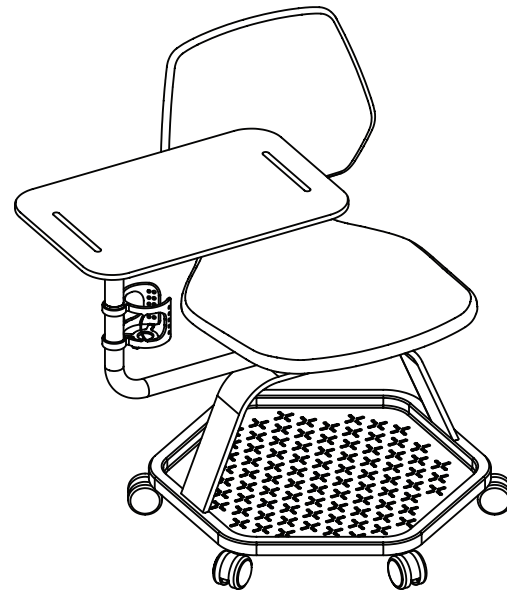

COMMUTE

Task Chair Collection

Statement of Line

Task

Seat Height 18 $\frac{1}{4}$ "-22 $\frac{1}{4}$ "
Seat 17 $\frac{3}{4}$ "W x 18"D
Back 16 $\frac{3}{4}$ "W x 13"H
Overall 25"W x 25"D x 34"-38"H

Extended-Height

Seat Height 22 $\frac{1}{4}$ " -32 $\frac{1}{4}$ "
Seat 17 $\frac{3}{4}$ "W x 18"D
Back 16 $\frac{3}{4}$ "W x 13"H
Overall 25"W x 25"D x 34"-48"H

Guest

Seat Height 19"
Seat 17 $\frac{3}{4}$ "W x 18"D
Back 16 $\frac{3}{4}$ "W x 13"H
Overall 25"W x 25"D x 34 $\frac{3}{4}$ "H

Task chair with arms (cover) shown in Black back, Gray handle with Origin Eureka upholstered seat

Steer clear of the mundane.

Merging design with function, the Commute task chair collection transports the everyday task chair from utilitarian to modern form. The geometric shaped back and elongated handle blend functionality with contemporary styling.

Collection Features

Form & function

Integrated handle design for hanging bag or jacket

Comfort

Synchronous-flex and swivel motion provide comfort and movement

Durable

Bridge the gap between industrial and office with easy to clean, durable surfaces for active workspaces