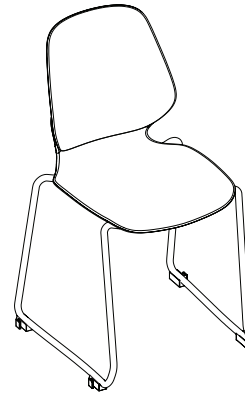

ARCOZI

Seating Collection

Statement of Line

Stack (4 Leg)

Seat Height 19"H
Seat 17³/₄"W x 21³/₄"D
Back 17"W x 16"H
Overall 20³/₄"W x 22¹/₄"D x 34¹/₂"H

Stack (Sled Base)

Seat Height 21"H
Seat 17³/₄"W x 21³/₄"D
Back 17"W x 16"H
Overall 21³/₄"W x 21³/₄"D x 36¹/₂"H

Guest

Seat Height 19"H
Seat 17³/₄"W x 21³/₄"D
Back 17"W x 16"H
Overall 23¹/₄"W x 22¹/₄"D x 34¹/₂"H

Bistro

Seat Height 33"H
Seat 17³/₄"W x 21³/₄"D
Back 17"W x 7³/₄"H
Overall 21¹/₂"W x 24"D x 40³/₄"H

Task

Seat Height 17"-22"H
Seat 17³/₄"W x 21³/₄"D
Back 17"W x 16"H
Overall 30¹/₂"W x 30¹/₂"D x 33-38"H

Extended-Height

Seat Height 22¹/₄-32¹/₄"H
Seat 17³/₄"W x 21³/₄"D
Back 17"W x 16"H
Overall 30¹/₂"W x 30¹/₂"D x 38-48"H

Classroom

Seat Height 18³/₄"H
Seat 17³/₄"W x 21³/₄"D
Back 17"W x 16"H
Tablet 20¹/₂"W x 13¹/₄"D
Overall 31¹/₂"W x 26"D x 33³/₄"H

Two color options available in powder coated steel

White

Silver

Black

Stack, Bistro & Classroom

Task and Extended-Height

Stack chair (cover) shown in black/blue with clay upholstered seat. Bistro chair shown in blue with poly seat