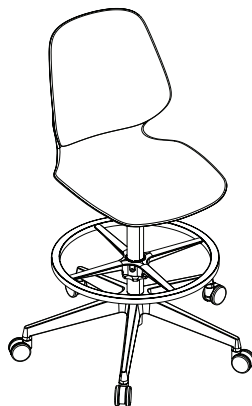

ARCOZI

Seating Collection

Statement of Line

Stack (4 Leg)

Seat Height 19"H
Seat 17³/₄"W x 21³/₄"D
Back 17"W x 16"H
Overall 20³/₄"W x 22¹/₄"D x 34¹/₂"H

Stack (Sled Base)

Seat Height 21"H
Seat 17³/₄"W x 21³/₄"D
Back 17"W x 16"H
Overall 21³/₄"W x 21³/₄"D x 36¹/₂"H

Guest

Seat Height 19"H
Seat 17³/₄"W x 21³/₄"D
Back 17"W x 16"H
Overall 23¹/₄"W x 22¹/₄"D x 34¹/₂"H

Bistro

Seat Height 33"H
Seat 17³/₄"W x 21³/₄"D
Back 17"W x 7³/₄"H
Overall 21¹/₂"W x 24"D x 40³/₄"H

Task

Seat Height 17"-22"H
Seat 17³/₄"W x 21³/₄"D
Back 17"W x 16"H
Overall 30¹/₂"W x 30¹/₂"D x 33-38"H

Extended-Height

Seat Height 22¹/₄-32¹/₄"H
Seat 17³/₄"W x 21³/₄"D
Back 17"W x 16"H
Overall 30¹/₂"W x 30¹/₂"D x 38-48"H

Classroom

Seat Height 18³/₄"H
Seat 17³/₄"W x 21³/₄"D
Back 17"W x 16"H
Tablet 20¹/₂"W x 13¹/₄"D
Overall 31¹/₂"W x 26"D x 33³/₄"H

Two color options available in powder coated steel

White

Silver

Black

Stack, Bistro & Classroom

Task and Extended-Height

Stack chair (cover) shown in black/blue with clay upholstered seat. Bistro chair shown in blue with poly seat