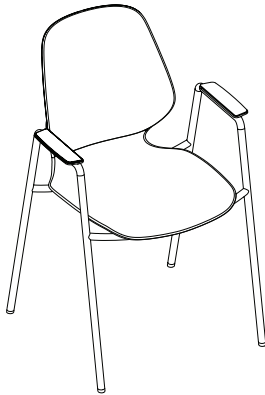

ARCOZI

Seating Collection

Statement of Line

Stack (4 Leg)

Seat Height 19"H
Seat 17³/₄"W x 21³/₄"D
Back 17"W x 16"H
Overall 20³/₄"W x 22¹/₄"D x 34¹/₂"H

Stack (Sled Base)

Seat Height 21"H
Seat 17³/₄"W x 21³/₄"D
Back 17"W x 16"H
Overall 21³/₄"W x 21³/₄"D x 36¹/₂"H

Guest

Seat Height 19"H
Seat 17³/₄"W x 21³/₄"D
Back 17"W x 16"H
Overall 23¹/₄"W x 22¹/₄"D x 34¹/₂"H

Bistro

Seat Height 33"H
Seat 17³/₄"W x 21³/₄"D
Back 17"W x 7³/₄"H
Overall 21¹/₂"W x 24"D x 40³/₄"H

Task

Seat Height 17"-22"H
Seat 17³/₄"W x 21³/₄"D
Back 17"W x 16"H
Overall 30¹/₂"W x 30¹/₂"D x 33-38"H

Two color options available in powder coated steel

White

Silver

Black

Stack, Bistro & Classroom

Task and Extended-Height

Stack chair (cover) shown in black/blue with clay upholstered seat. Bistro chair shown in blue with poly seat

Collection Features

Adaptive comfort

Flex-back support for all day comfort

Efficiently stacks

Stack chair stacks
up to 6 high

Bistro chair stacks
up to 4 high

Convenient accessories

Stack Chair Cart