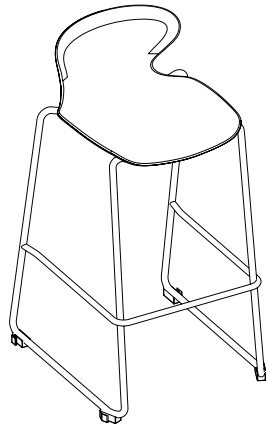

ARCOZI

Seating Collection

Statement of Line

Stack (4 Leg)

Seat Height 19"H
Seat 17³/₄"W x 21³/₄"D
Back 17"W x 16"H
Overall 20³/₄"W x 22¹/₄"D x 34¹/₂"H

Stack (Sled Base)

Seat Height 21"H
Seat 17³/₄"W x 21³/₄"D
Back 17"W x 16"H
Overall 21³/₄"W x 21³/₄"D x 36¹/₂"H

Guest

Seat Height 19"H
Seat 17³/₄"W x 21³/₄"D
Back 17"W x 16"H
Overall 23¹/₄"W x 22¹/₄"D x 34¹/₂"H

Bistro

Seat Height 33"H
Seat 17³/₄"W x 21³/₄"D
Back 17"W x 7³/₄"H
Overall 21¹/₂"W x 24"D x 40³/₄"H

Task

Seat Height 17"-22"H
Seat 17³/₄"W x 21³/₄"D
Back 17"W x 16"H
Overall 30¹/₂"W x 30¹/₂"D x 33-38"H

Extended-Height

Seat Height 22¹/₄-32¹/₄"H
Seat 17³/₄"W x 21³/₄"D
Back 17"W x 16"H
Overall 30¹/₂"W x 30¹/₂"D x 38-48"H

Classroom

Seat Height 18³/₄"H
Seat 17³/₄"W x 21³/₄"D
Back 17"W x 16"H
Tablet 20¹/₂"W x 13¹/₄"D
Overall 31¹/₂"W x 26"D x 33³/₄"H

Two color options available in powder coated steel

White

Silver

Black

Stack, Bistro & Classroom

Task and Extended-Height

Stack chair (cover) shown in black/blue with clay upholstered seat. Bistro chair shown in blue with poly seat