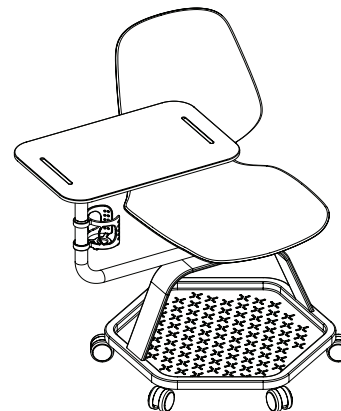

ARCOZI

Seating Collection

Statement of Line

Stack (4 Leg)

Seat Height 19"H
Seat 17³/₄"W x 21³/₄"D
Back 17"W x 16"H
Overall 20³/₄"W x 22¹/₄"D x 34¹/₂"H

Stack (Sled Base)

Seat Height 21"H
Seat 17³/₄"W x 21³/₄"D
Back 17"W x 16"H
Overall 21³/₄"W x 21³/₄"D x 36¹/₂"H

Guest

Seat Height 19"H
Seat 17³/₄"W x 21³/₄"D
Back 17"W x 16"H
Overall 23¹/₄"W x 22¹/₄"D x 34¹/₂"H

Bistro

Seat Height 33"H
Seat 17³/₄"W x 21³/₄"D
Back 17"W x 7³/₄"H
Overall 21¹/₂"W x 24"D x 40³/₄"H

Task

Seat Height 17"-22"H
Seat 17³/₄"W x 21³/₄"D
Back 17"W x 16"H
Overall 30¹/₂"W x 30¹/₂"D x 33-38"H

Extended-Height

Seat Height 22¹/₄-32¹/₄"H
Seat 17³/₄"W x 21³/₄"D
Back 17"W x 16"H
Overall 30¹/₂"W x 30¹/₂"D x 38-48"H

Classroom

Seat Height 18³/₄"H
Seat 17³/₄"W x 21³/₄"D
Back 17"W x 16"H
Tablet 20¹/₂"W x 13¹/₄"D
Overall 31¹/₂"W x 26"D x 33³/₄"H