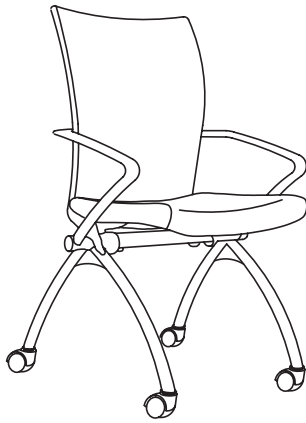

VALORÉ®

TRAINING AND TASK CHAIRS

Seating Series

Safco® Products marketing materials are designed to be used as sales tools for our Dealer network.

Model #	Description	Fabric Grades/ Model #	List Price Ea.	List Carton Price	Quantity Per Carton	Actual Weight	S-Parcel Billable Weight	Carton Cube	Freight Class		
Valoré® High-Back Chair											
	TSH1	Valoré® Training Chair with Integrated Arms Seat Height: 18½" Seat Size: 19"W x 17"D x 18"H Overall: 23"W x 24"D x 36½" Mesh Seat Back: Black-BB, Red-BR, Silver-BS Fabric Seat: Black Legs: Chrome	TSH1BB TSH1BR TSH1BS	542.00	1,084.00	2	53	53	14.1	250	
	TSH1	Valoré® Training Chair with Integrated Arms Black Plastic Accents - CRB White Plastic Accents - WHB Seat Height: 18½" Seat Size: 19"W x 17"D x 18"H Overall: 23"W x 24"D x 36½" Mesh Back: Onyx Fabric Seat: Canter Onyx Vinyl-V Legs: Chrome * Only available to order by Carton.	TSH1CRBVONYX TSH1WHBVONYX	809.00 862.00	1,618.00 1,724.00	2 2	53 53	53 53	14.1 14.1	250 250	
	TSH2	Valoré® Training Chair Armless Seat Height: 18½" Seat Size: 18¾"W x 17"D x 18"H Overall: 20"W x 24"D x 36½" Mesh Seat Back: Black-BB, Red-BR, Silver-BS Fabric Seat: Black Legs: Chrome	TSH2BB TSH2BR TSH2BS	539.00	1,078.00	2	50	50	12.1	250	
	TSH2	Valoré® Training Chair Armless Black Plastic Accents - CRB White Plastic Accents - WHB Seat Height: 18½" Seat Size: 18¾"W x 17"D x 18"H Overall: 20"W x 24"D x 36½" Mesh Back: Onyx Fabric Seat: Canter Onyx Vinyl-V Legs: Chrome * Only available to order by Carton.	TSH2CRBVONYX TSH2WHBVONYX	787.00 840.00	1,574.00 1,680.00	2 2	50 50	50 50	12.1 12.1	250 250	
Valoré® Upholstered High-Back Chair											
	TSH1F	Valoré® Upholstered Training Chair with Integrated Arms Seat Height: 18½" Seat Size: 19"W x 17"D x 18"H Overall: 23"W x 24"D x 36½" Mesh Back: : Onyx, Tan, Green, Blue, Gray, Black, Red, and Silver Legs: Black, Chrome, Silver	Black Plastic Accents - BL White Plastic Accents - WH	01 01	766.00 766.00	1,532.00 1,532.00	2 2	55 55	55 55	14.1 14.1	250 250
						Upcharge 02 41.00 82.00 03 83.00 166.00 COM 41.00 82.00					
	TSH2F	Valoré® Upholstered Training Chair Armless Seat Height: 18½" Seat Size: 18¾"W x 17"D x 18"H Overall: 20"W x 24"D x 36½" Mesh Back: : Onyx, Tan, Green, Blue, Gray, Black, Red, and Silver Legs: Black, Chrome, Silver	Black Plastic Accents - BL White Plastic Accent - WH	01 01	743.00 743.00	1,486.00 1,486.00	2 2	51 51	51 51	14.1 14.1	250 250
						Upcharge 02 41.00 82.00 03 83.00 166.00 COM 41.00 82.00					
* Only available to order by Carton.											
Custom upholstered versions on GSA.											
Optional Chair Glides Available for the TSH1, TSH2 High Back and TSM2 Mid Back and TSH4F chairs.											
GLCHAIR4	Chair Glides (4/pk)	GLCHAIR4	47.00	47.00	4	1	1	0.0	100		