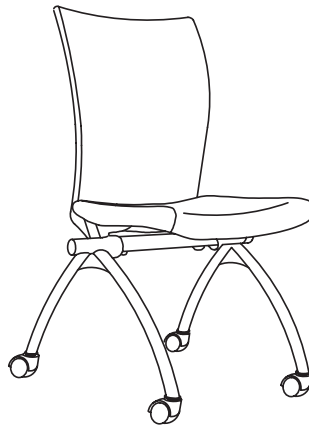

VALORÉ®

TRAINING AND TASK CHAIRS

Seating Series

Safco® Products marketing materials are designed to be used as sales tools for our Dealer network.

Model #	Description	Fabric Grades/ Model #	List Price Ea.	List Carton Price	Quantity Per Carton	Actual Weight	S-Parcel Billable Weight	Carton Cube	Freight Class		
Valoré® High-Back Chair											
	TSH1	Valoré® Training Chair with Integrated Arms Seat Height: 18½" Seat Size: 19"W x 17"D x 18"H Overall: 23"W x 24"D x 36½" Mesh Seat Back: Black-BB, Red-BR, Silver-BS Fabric Seat: Black Legs: Chrome	TSH1BB TSH1BR TSH1BS	542.00	1,084.00	2	53	53	14.1	250	
	TSH1	Valoré® Training Chair with Integrated Arms Black Plastic Accents - CRB White Plastic Accents - WHB Seat Height: 18½" Seat Size: 19"W x 17"D x 18"H Overall: 23"W x 24"D x 36½" Mesh Back: Onyx Fabric Seat: Canter Onyx Vinyl-V Legs: Chrome * Only available to order by Carton.	TSH1CRBVONYX TSH1WHBVONYX	809.00 862.00	1,618.00 1,724.00	2 2	53 53	53 53	14.1 14.1	250 250	
	TSH2	Valoré® Training Chair Armless Seat Height: 18½" Seat Size: 18¾"W x 17"D x 18"H Overall: 20"W x 24"D x 36½" Mesh Seat Back: Black-BB, Red-BR, Silver-BS Fabric Seat: Black Legs: Chrome	TSH2BB TSH2BR TSH2BS	539.00	1,078.00	2	50	50	12.1	250	
	TSH2	Valoré® Training Chair Armless Black Plastic Accents - CRB White Plastic Accents - WHB Seat Height: 18½" Seat Size: 18¾"W x 17"D x 18"H Overall: 20"W x 24"D x 36½" Mesh Back: Onyx Fabric Seat: Canter Onyx Vinyl-V Legs: Chrome * Only available to order by Carton.	TSH2CRBVONYX TSH2WHBVONYX	787.00 840.00	1,574.00 1,680.00	2 2	50 50	50 50	12.1 12.1	250 250	
Valoré® Upholstered High-Back Chair											
	TSH1F	Valoré® Upholstered Training Chair with Integrated Arms Seat Height: 18½" Seat Size: 19"W x 17"D x 18"H Overall: 23"W x 24"D x 36½" Mesh Back: : Onyx, Tan, Green, Blue, Gray, Black, Red, and Silver Legs: Black, Chrome, Silver	Black Plastic Accents - BL White Plastic Accents - WH	01 01	766.00 766.00	1,532.00 1,532.00	2 2	55 55	55 55	14.1 14.1	250 250
						Upcharge 02 41.00 82.00 03 83.00 166.00 COM 41.00 82.00					
	TSH2F	Valoré® Upholstered Training Chair Armless Seat Height: 18½" Seat Size: 18¾"W x 17"D x 18"H Overall: 20"W x 24"D x 36½" Mesh Back: : Onyx, Tan, Green, Blue, Gray, Black, Red, and Silver Legs: Black, Chrome, Silver	Black Plastic Accents - BL White Plastic Accent - WH	01 01	743.00 743.00	1,486.00 1,486.00	2 2	51 51	51 51	14.1 14.1	250 250
						Upcharge 02 41.00 82.00 03 83.00 166.00 COM 41.00 82.00					
* Only available to order by Carton.											
Custom upholstered versions on GSA.											
Optional Chair Glides Available for the TSH1, TSH2 High Back and TSM2 Mid Back and TSH4F chairs.											
GLCHAIR4	Chair Glides (4/pk)	GLCHAIR4	47.00	47.00	4	1	1	0.0	100		