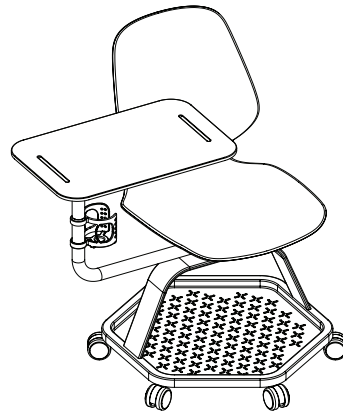

Classroom

Seat Height 18³/₄"H
Seat 17³/₄"W x 21³/₄"D
Back 17"W x 16"H
Tablet 20¹/₂"W x 13¹/₄"D
Overall 31¹/₂"W x 26"D x 33³/₄"H